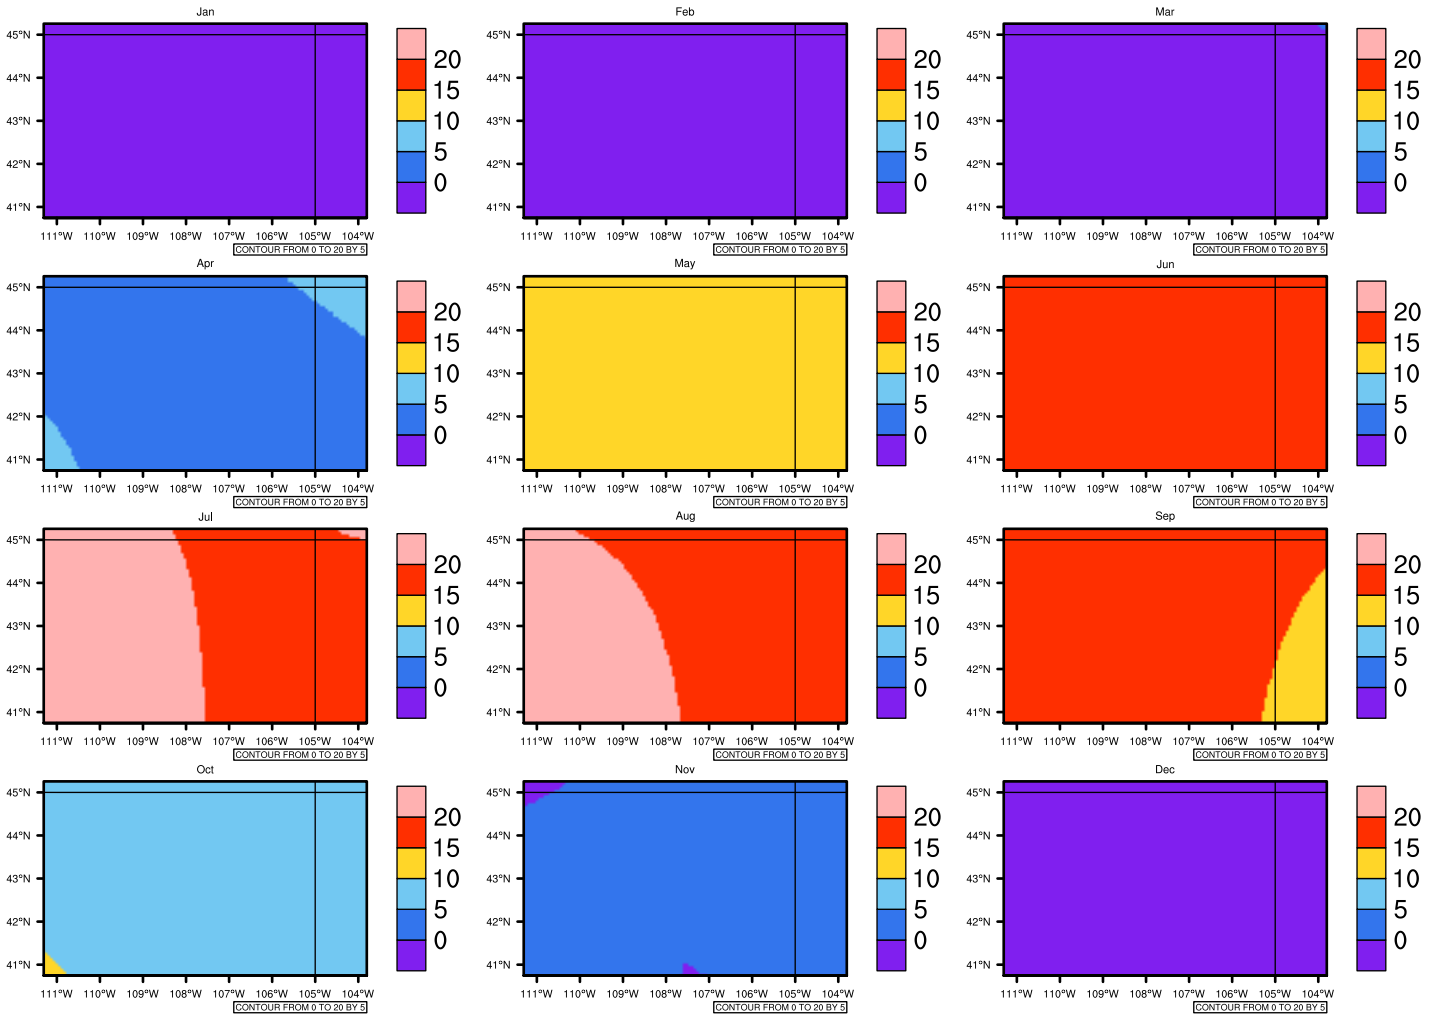

Monthly Daily Average(c) In 2090-2099 GFDL-ESM2M RCP85 - Wyoming

AgriMetSoft (2020). Climate Maps. Available on:
<https://agrimetsoft.com/maps>

[Order a new map on <https://agrimetsoft.com/order>

[You can request maps from any dataset from the AgriMetSoft Team.](#)