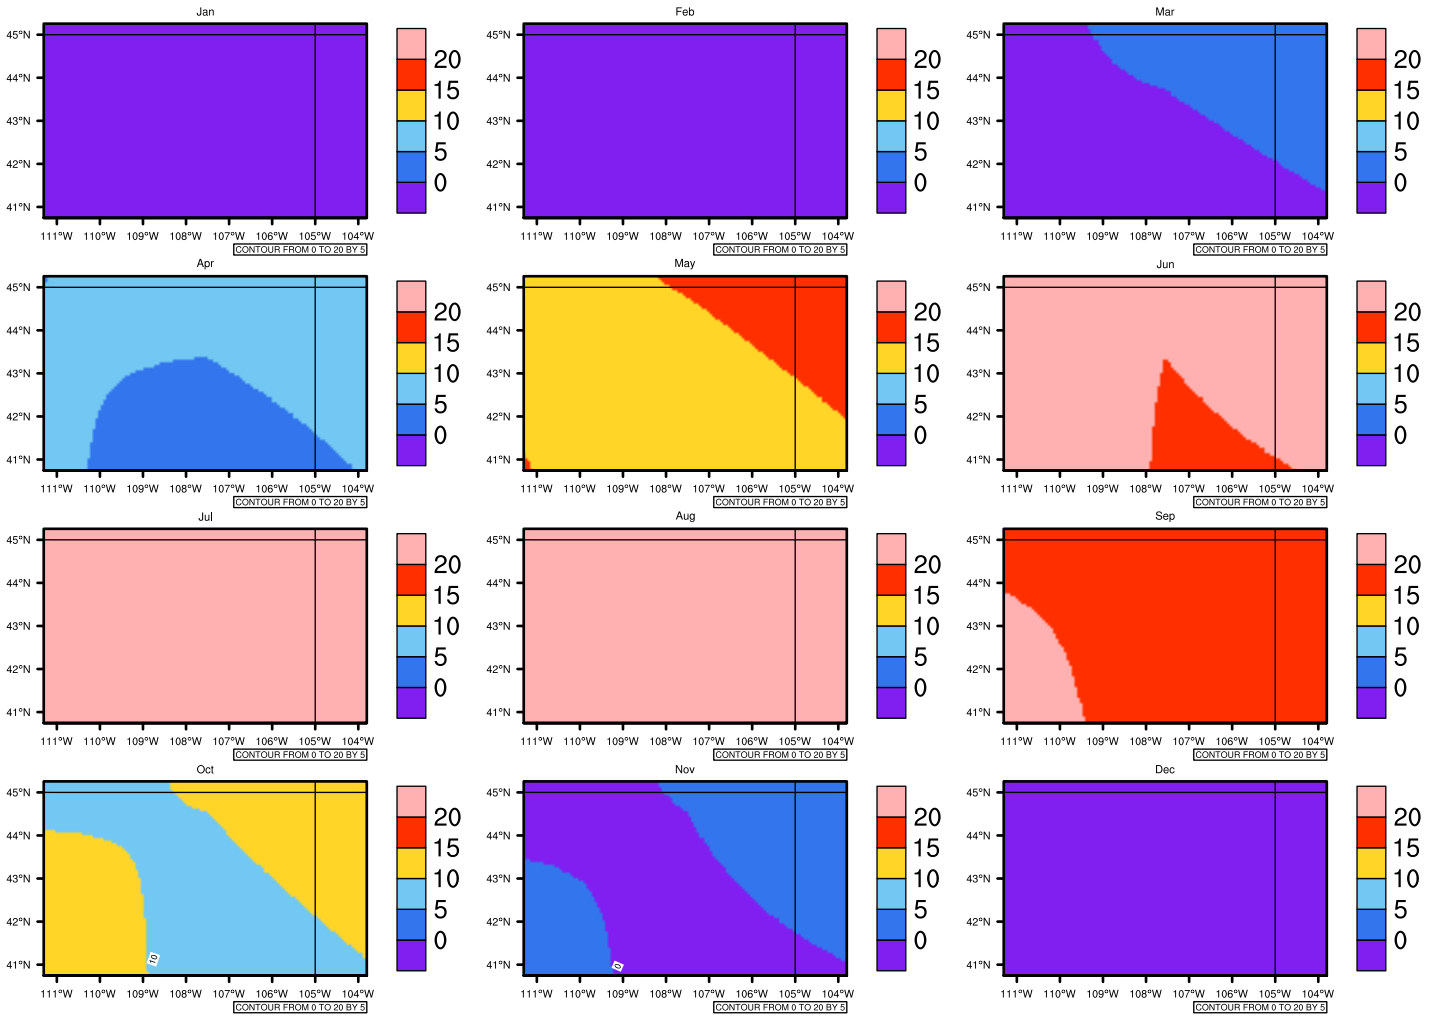

Monthly Daily Average t_{max}(c) In 2070-2079 GFDL-ESM2M RCP45 - Wyoming

AgriMetSoft (2020). Climate Maps. Available on:
<https://agrimetsoft.com/maps>

[Order a new map on <https://agrimetsoft.com/order>

[You can request maps from any dataset from the AgriMetSoft Team.](#)