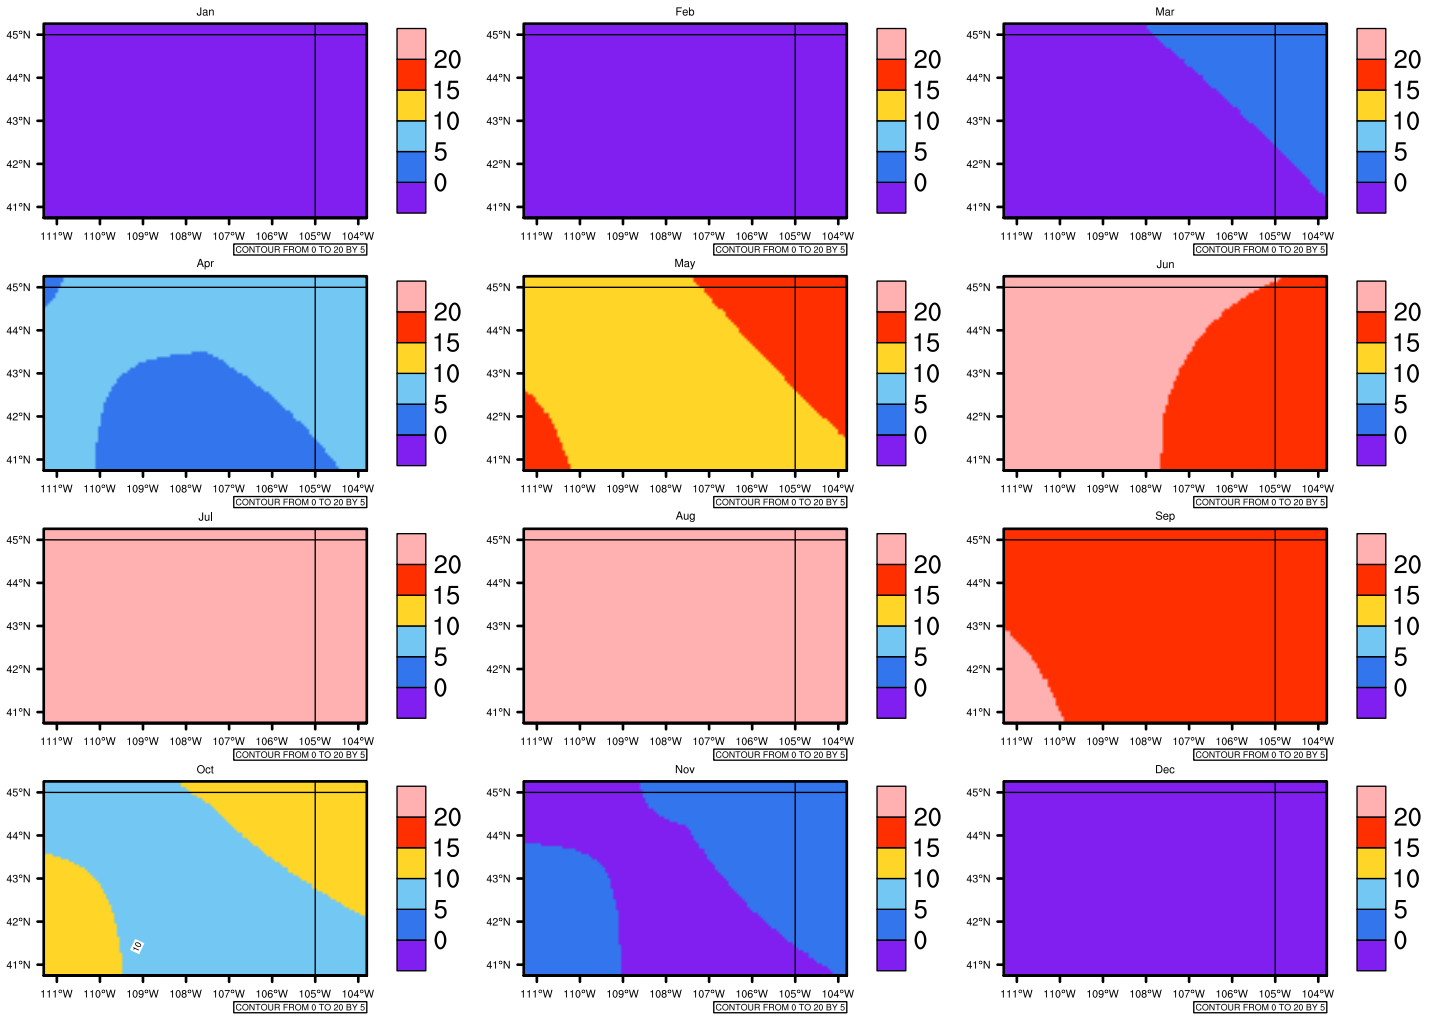

Monthly Daily Average t_{max}(c) In 2090-2099 GFDL-ESM2M RCP45 - Wyoming

AgriMetSoft (2020). Climate Maps. Available on:
<https://agrimetsoft.com/maps>

[Order a new map on <https://agrimetsoft.com/order>

[You can request maps from any dataset from the AgriMetSoft Team.](#)