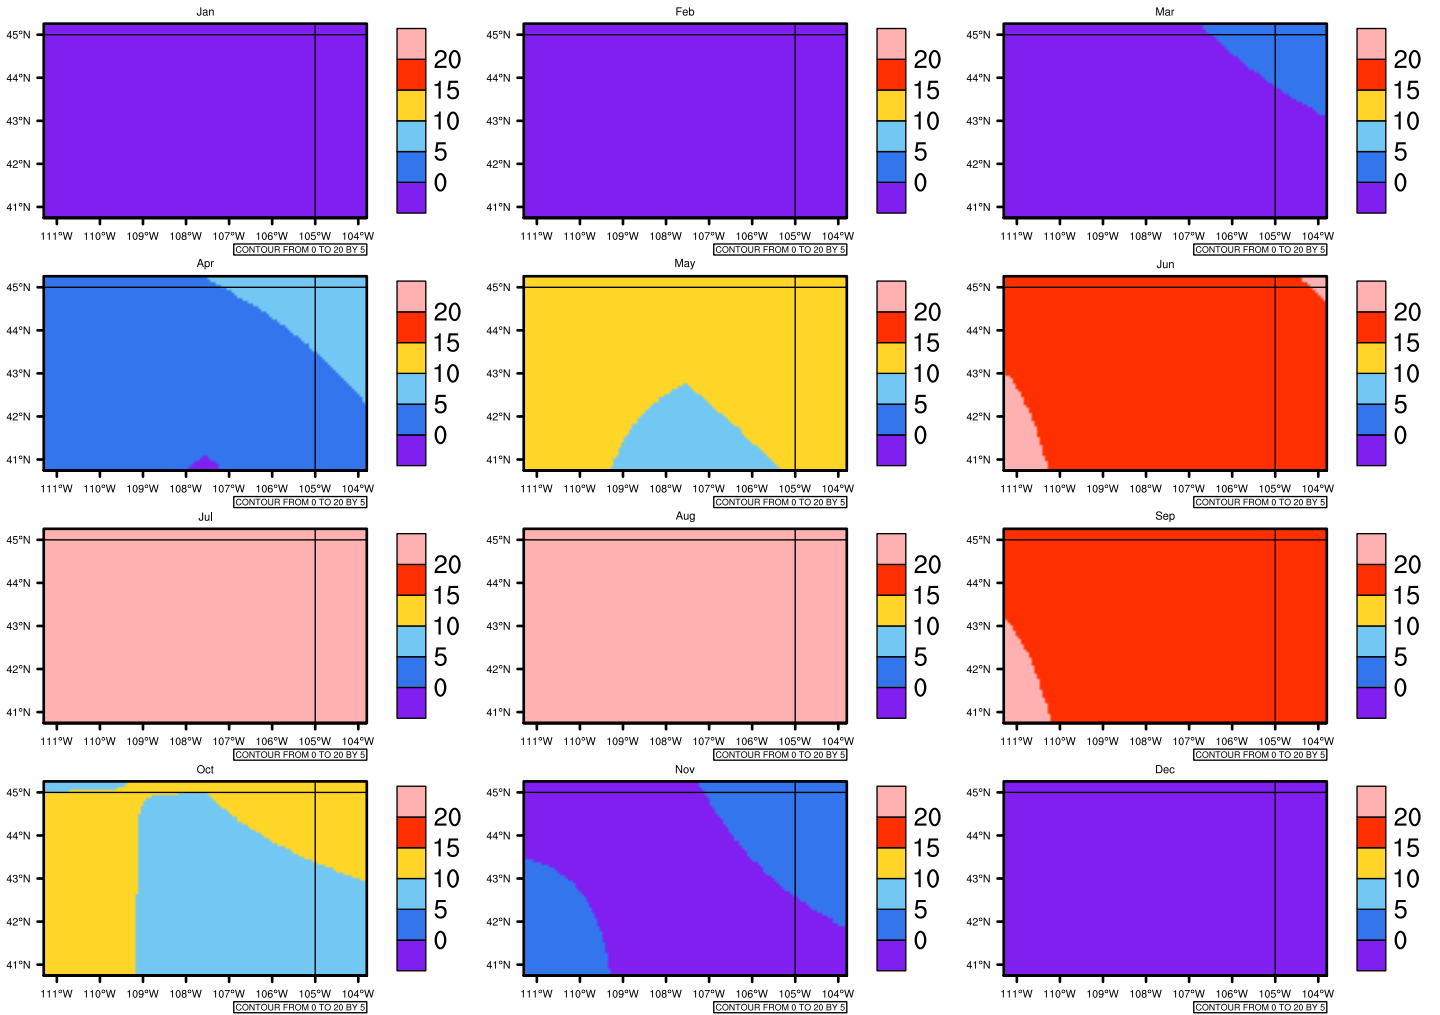

Monthly Daily Average t_{max}(c) In 2020-2029 GFDL-ESM2M RCP85 - Wyoming

AgriMetSoft (2020). Climate Maps. Available on:
<https://agrimetsoft.com/maps>

[Order a new map on <https://agrimetsoft.com/order>

[You can request maps from any dataset from the AgriMetSoft Team.](#)