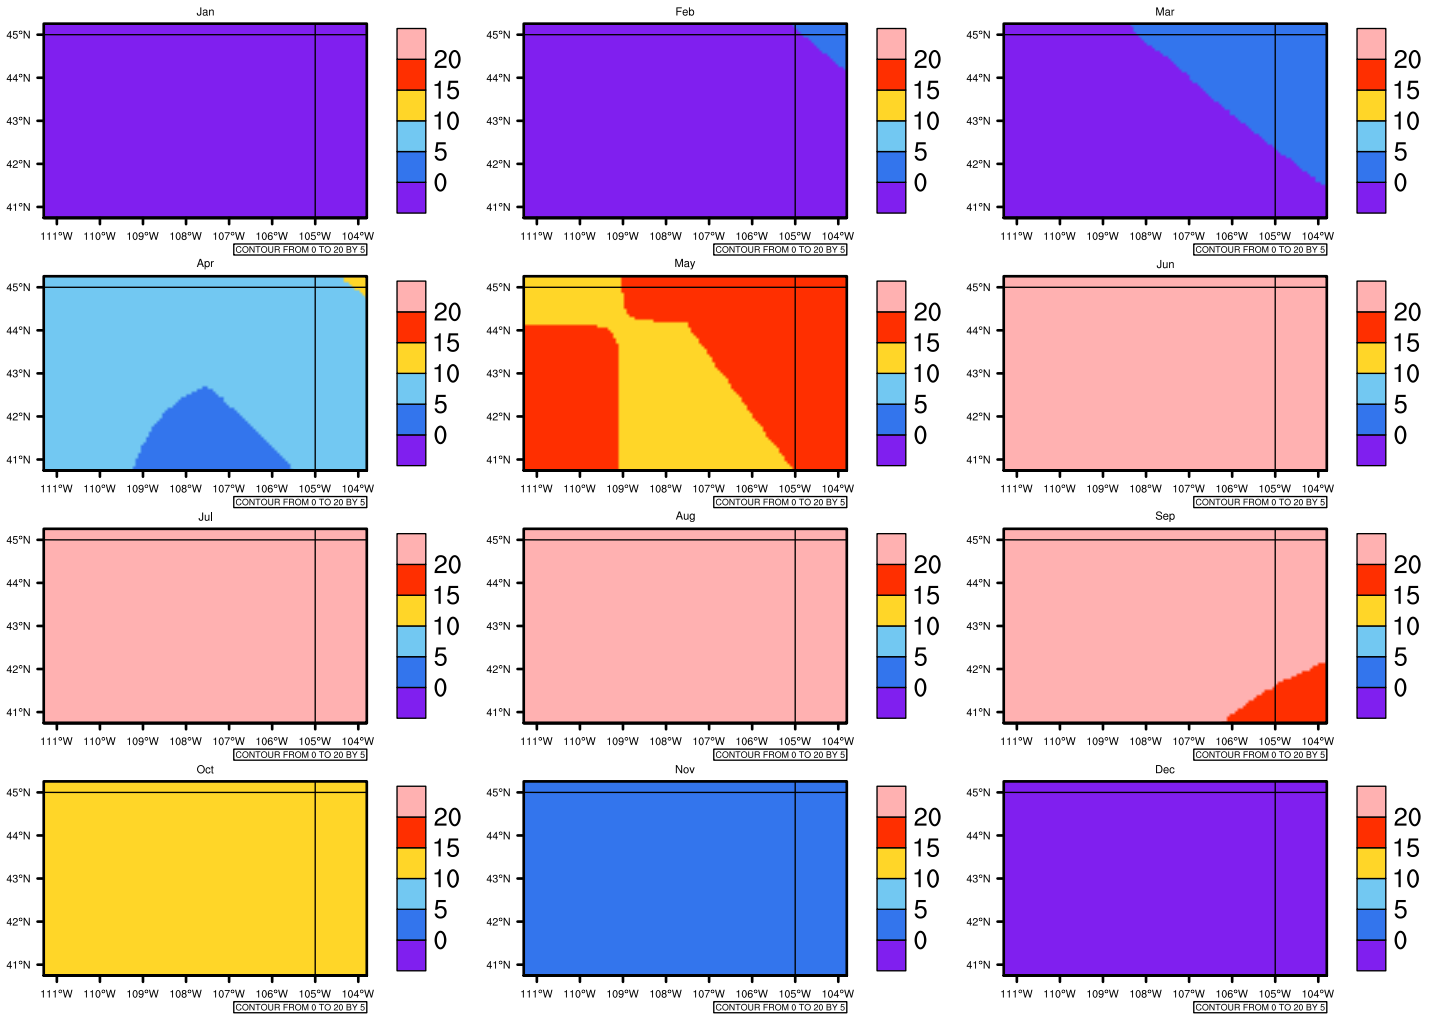

Monthly Daily Average t_{max}(c) In 2060-2069 GFDL-ESM2M RCP85 - Wyoming

AgriMetSoft (2020). Climate Maps. Available on:
<https://agrimetsoft.com/maps>

[Order a new map on <https://agrimetsoft.com/order>

[You can request maps from any dataset from the AgriMetSoft Team.](#)