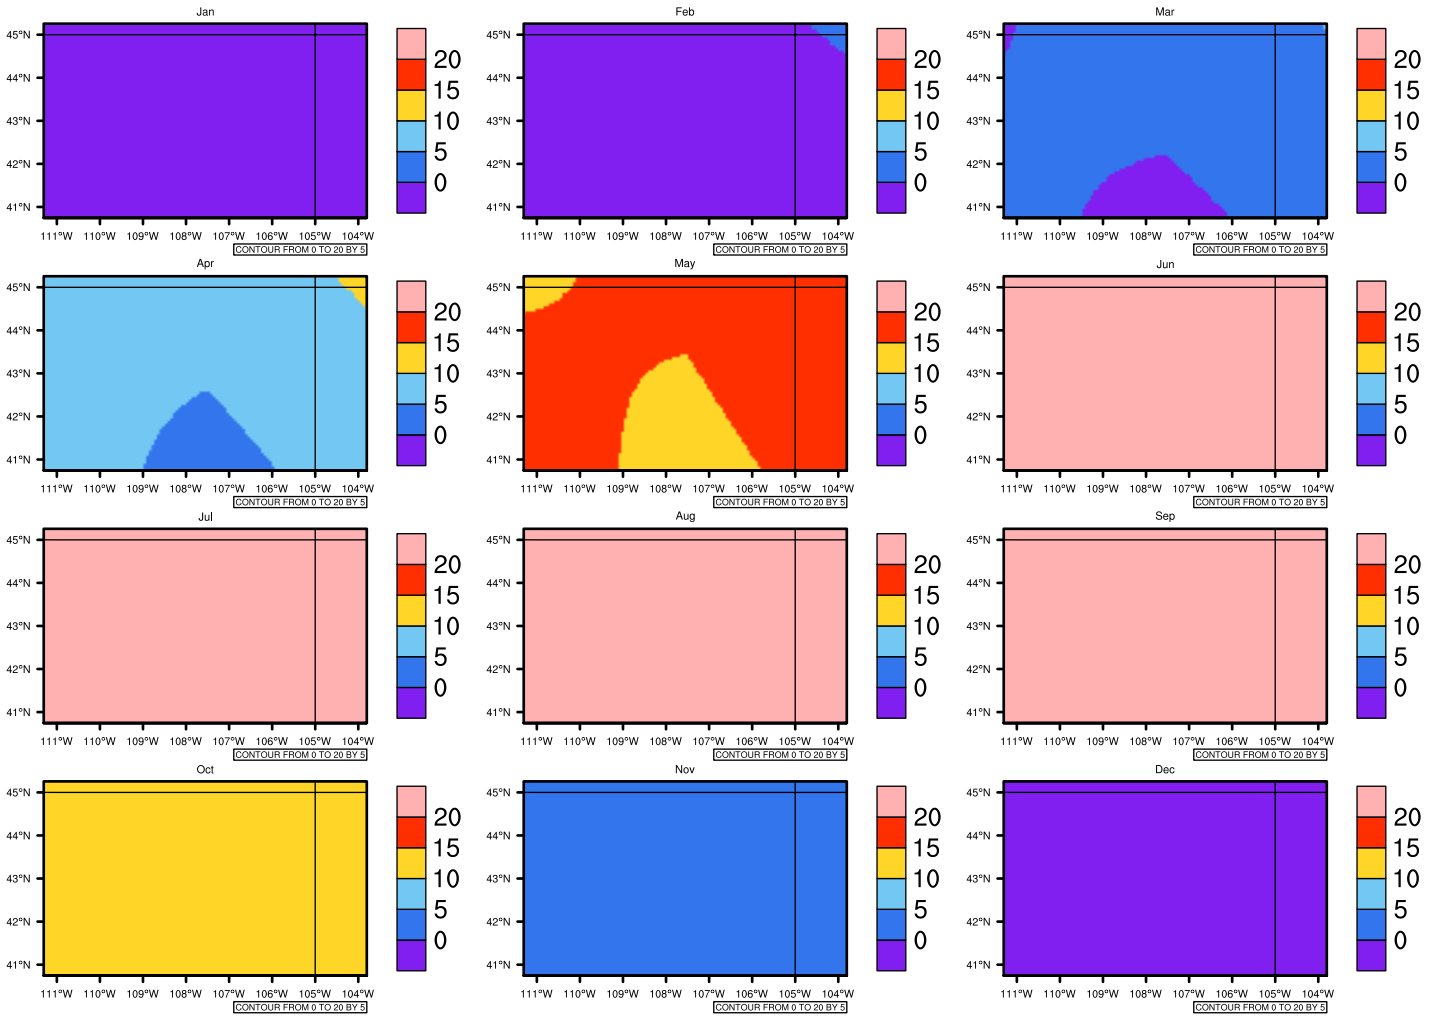

Monthly Daily Average t_{max}(c) In 2070-2079 GFDL-ESM2M RCP85 - Wyoming

AgriMetSoft (2020). Climate Maps. Available on:
<https://agrimetsoft.com/maps>

[Order a new map on <https://agrimetsoft.com/order>