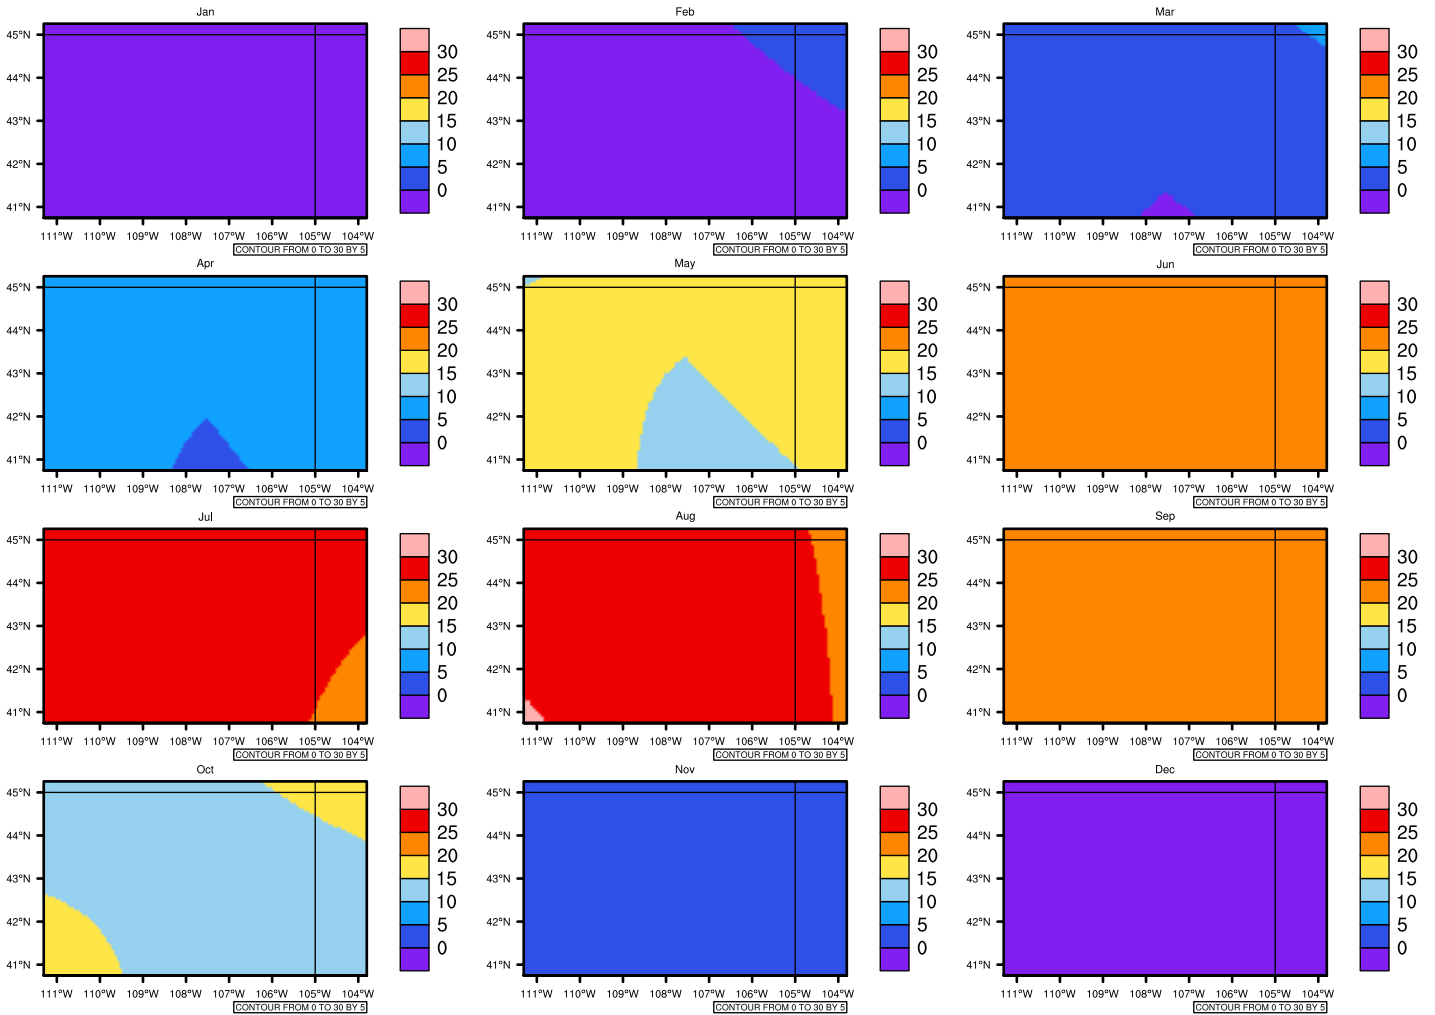

Monthly Daily Average t_{max}(c) In 2080-2089 GFDL-ESM2M RCP85 - Wyoming

AgriMetSoft (2020). Climate Maps. Available on:
<https://agrimetsoft.com/maps>

[Order a new map on <https://agrimetsoft.com/order>

[You can request maps from any dataset from the AgriMetSoft Team.](#)