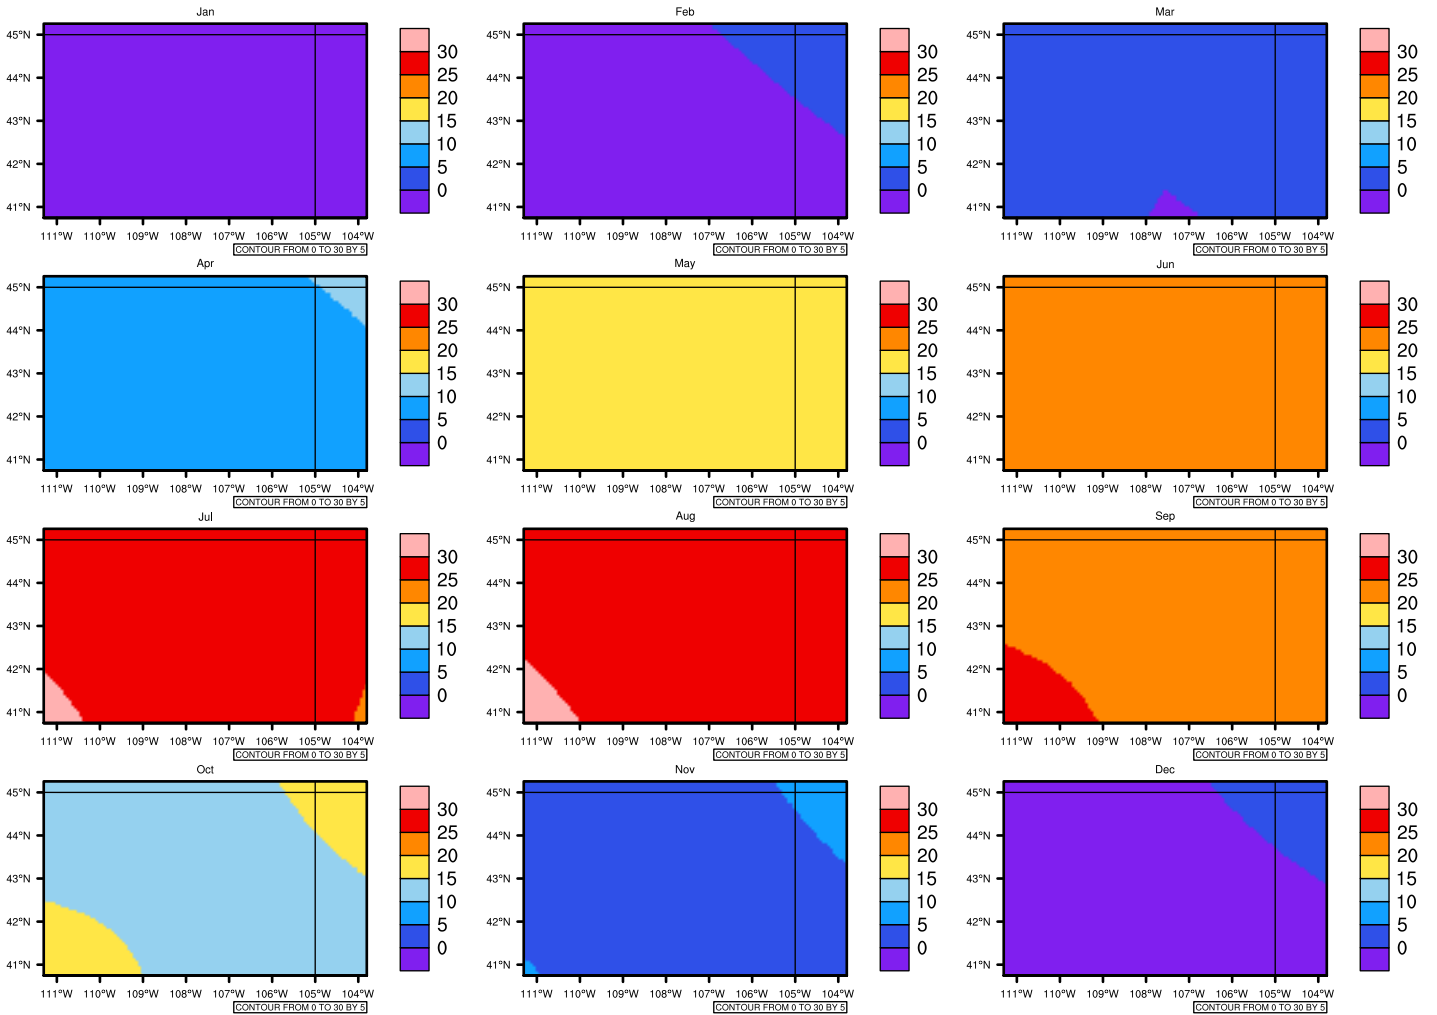

## Monthly Daily Average t<sub>max</sub>(c) In 2090-2099 GFDL-ESM2M RCP85 - Wyoming

AgriMetSoft (2020). Climate Maps. Available on:  
<https://agrimetsoft.com/maps>

[Order a new map on <https://agrimetsoft.com/order>

[You can request maps from any dataset from the AgriMetSoft Team.](#)