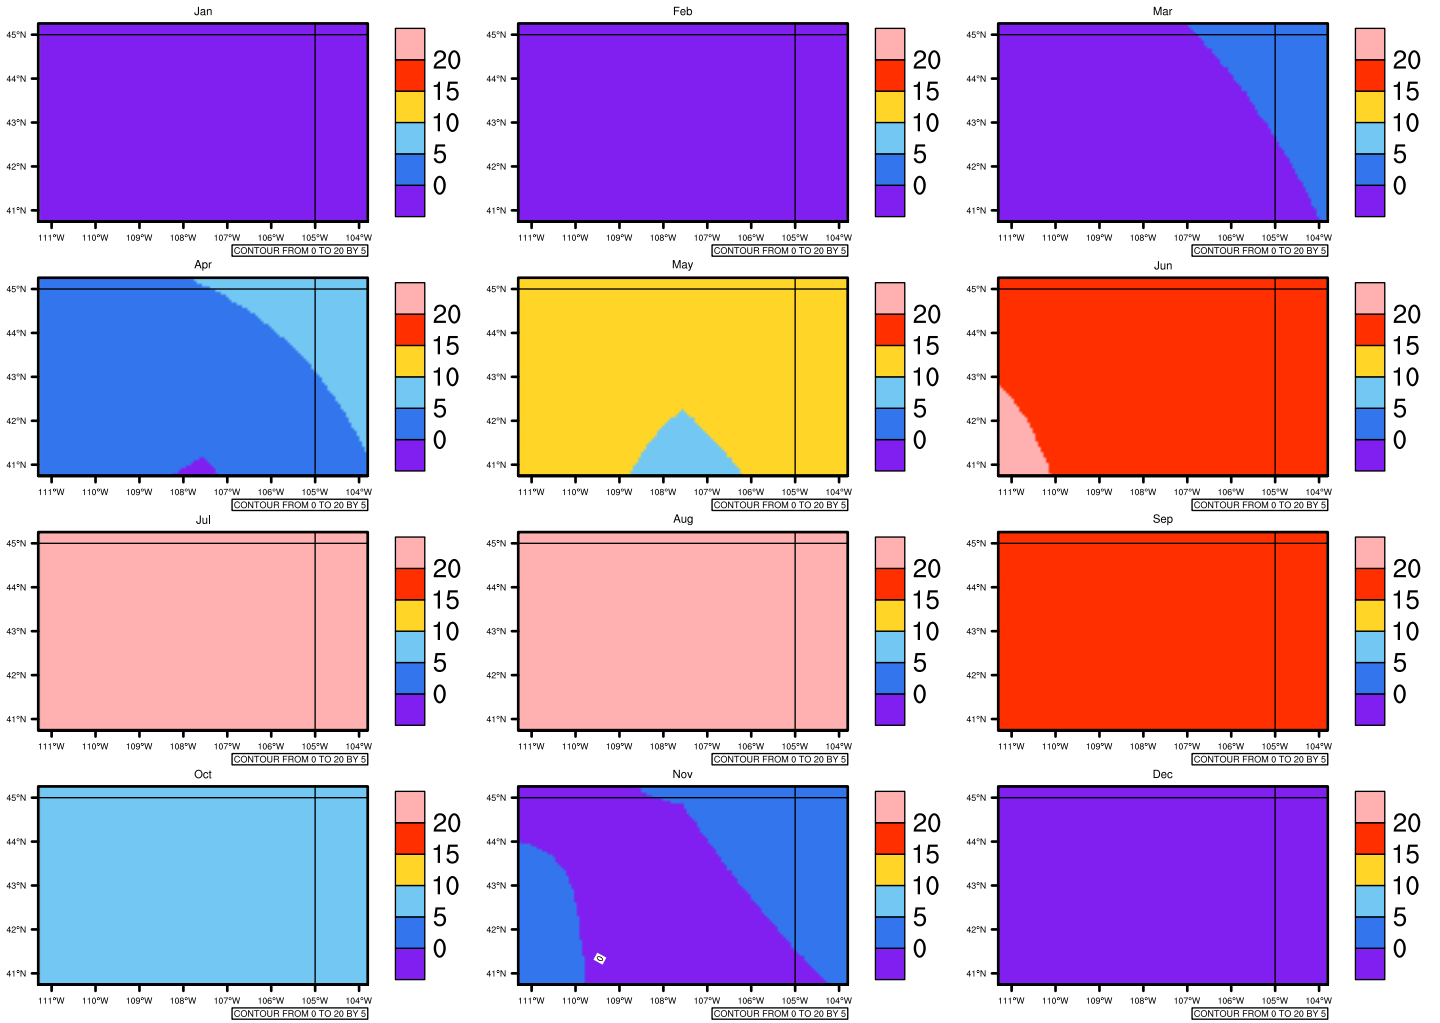

Monthly Daily Averagetasmx(c) In 1975-2005 GFDL-ESM2M historical - Wyoming

AgriMetSoft (2020). Climate Maps. Available on:
<https://agrimetsoft.com/maps>

[|Order a new map on https://agrimetsoft.com/order](https://agrimetsoft.com/order)