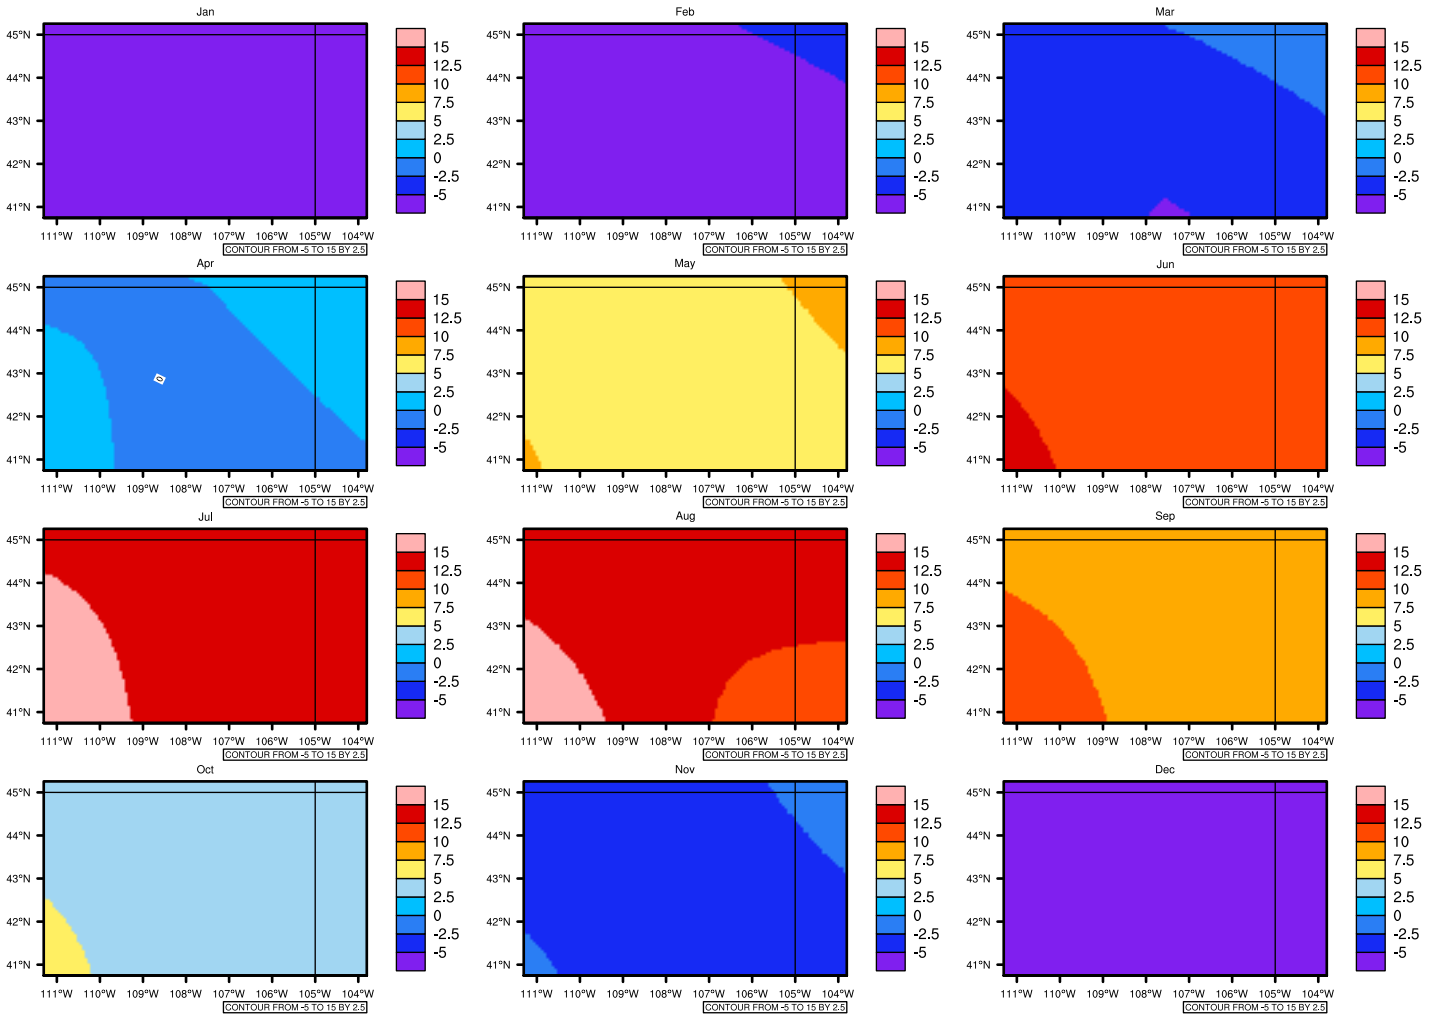

Monthly Daily Averagetasmin(c) In 2080-2089 GFDL-ESM2M RCP85 - Wyoming

AgriMetSoft (2020). Climate Maps. Available on:
<https://agrimetsoft.com/maps>

[Order a new map on <https://agrimetsoft.com/order>

[You can request maps from any dataset from the AgriMetSoft Team.](#)