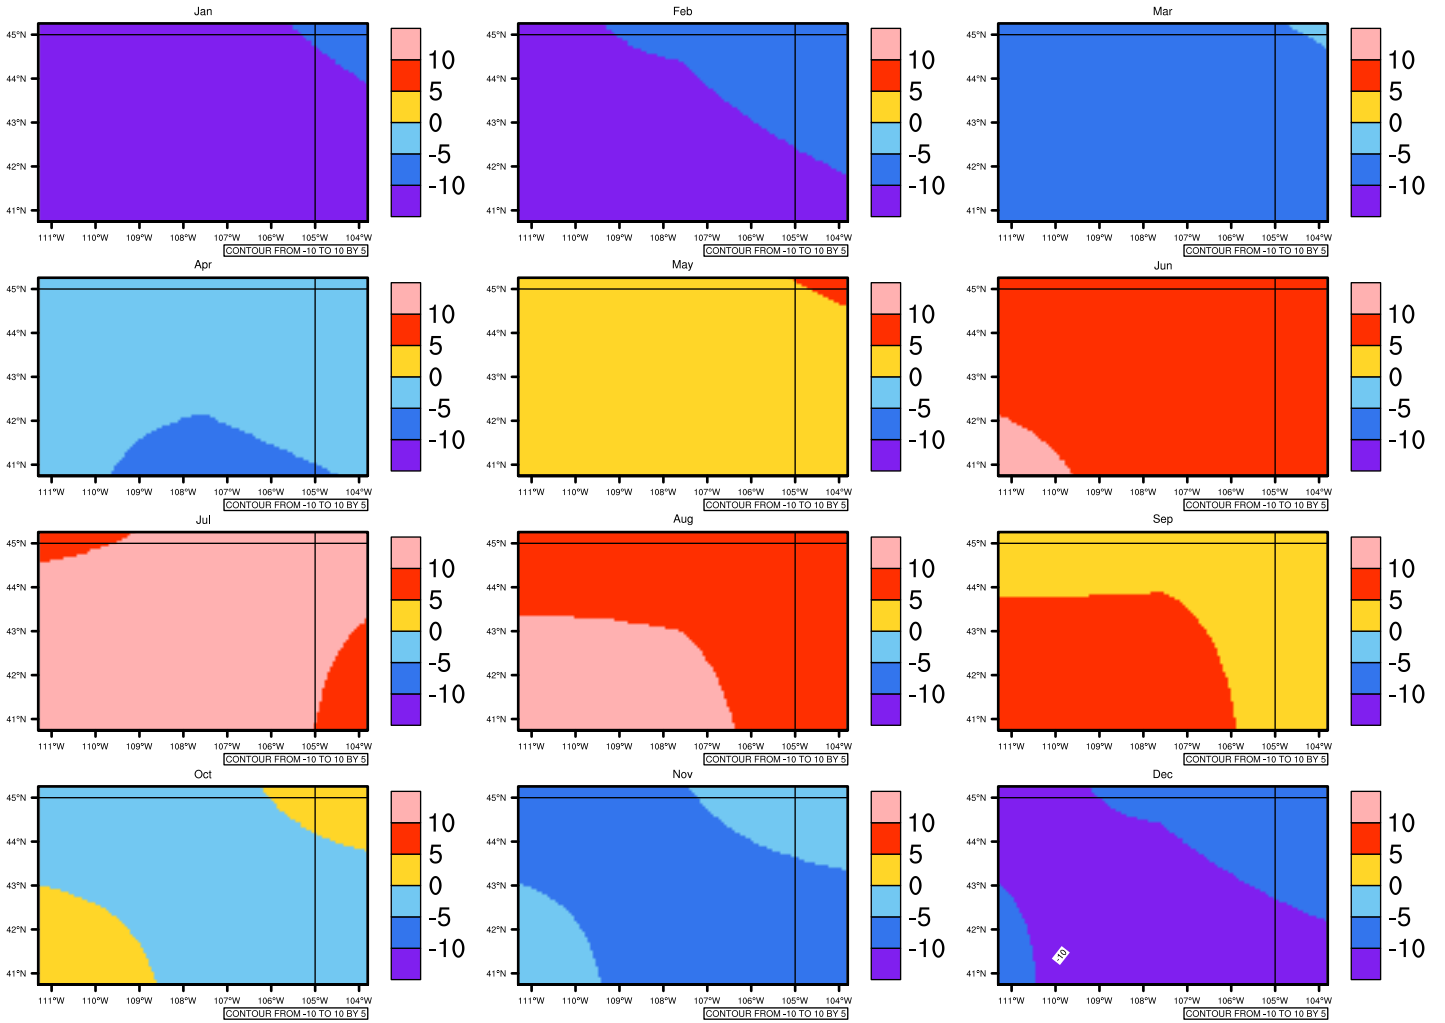

Monthly Daily Average t_{asmin}(c) In 1975-2005 GFDL-ESM2M historical - Wyoming

AgriMetSoft (2020). Climate Maps. Available on:
<https://agrimetsoft.com/maps>

[|Order a new map on https://agrimetsoft.com/order](https://agrimetsoft.com/order)

[You can request maps from any dataset from the AgriMetSoft Team.](#)