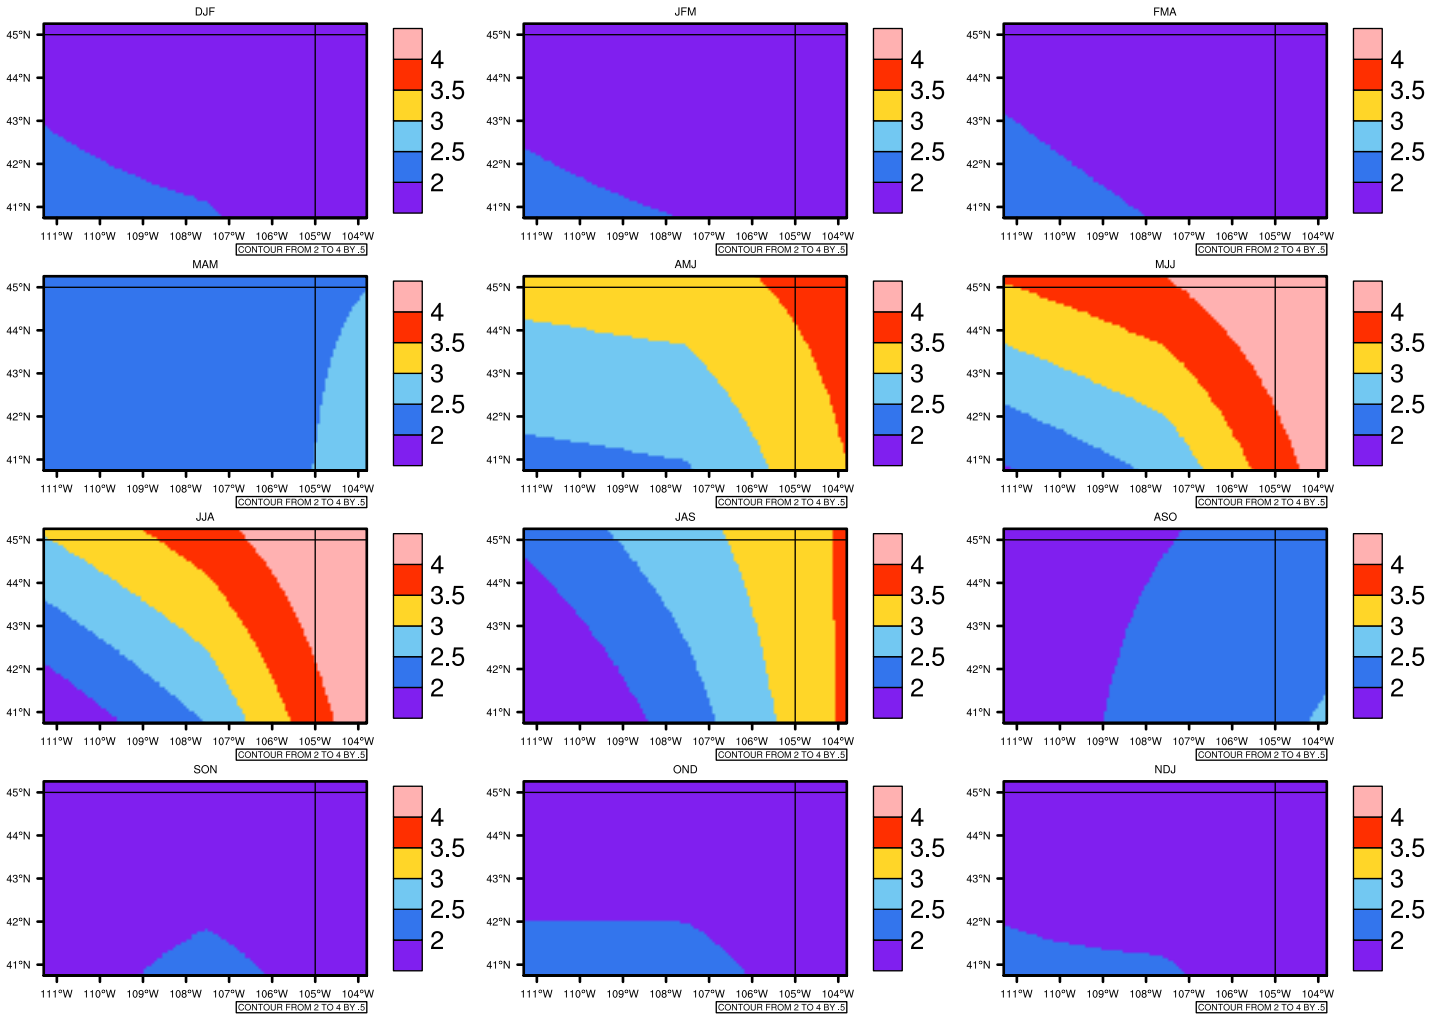

Seasonally Daily Average pr(mm/day) In 2020-2029 GFDL-ESM2M RCP45 - Wyoming

AgriMetSoft (2020). Climate Maps. Available on:
<https://agrimetsoft.com/maps>

[Order a new map on <https://agrimetsoft.com/order>

[You can request maps from any dataset from the AgriMetSoft Team.](#)