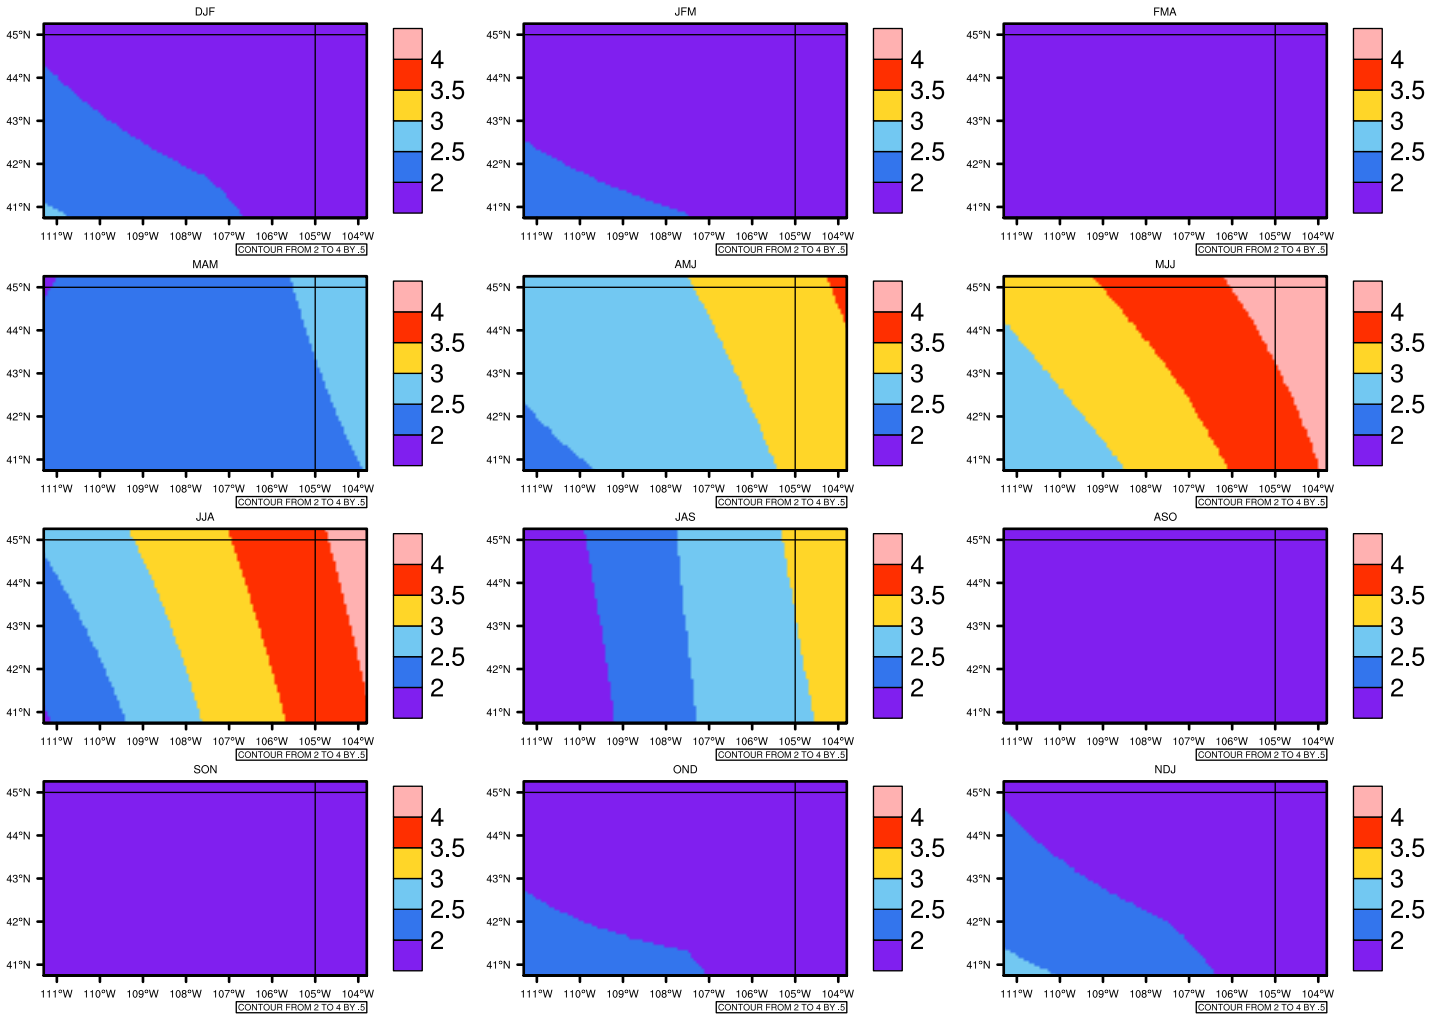

Seasonally Daily Average pr(mm/day) In 2050-2059 GFDL-ESM2M RCP45 - Wyoming

AgriMetSoft (2020). Climate Maps. Available on:
<https://agrimetsoft.com/maps>

[Order a new map on <https://agrimetsoft.com/order>