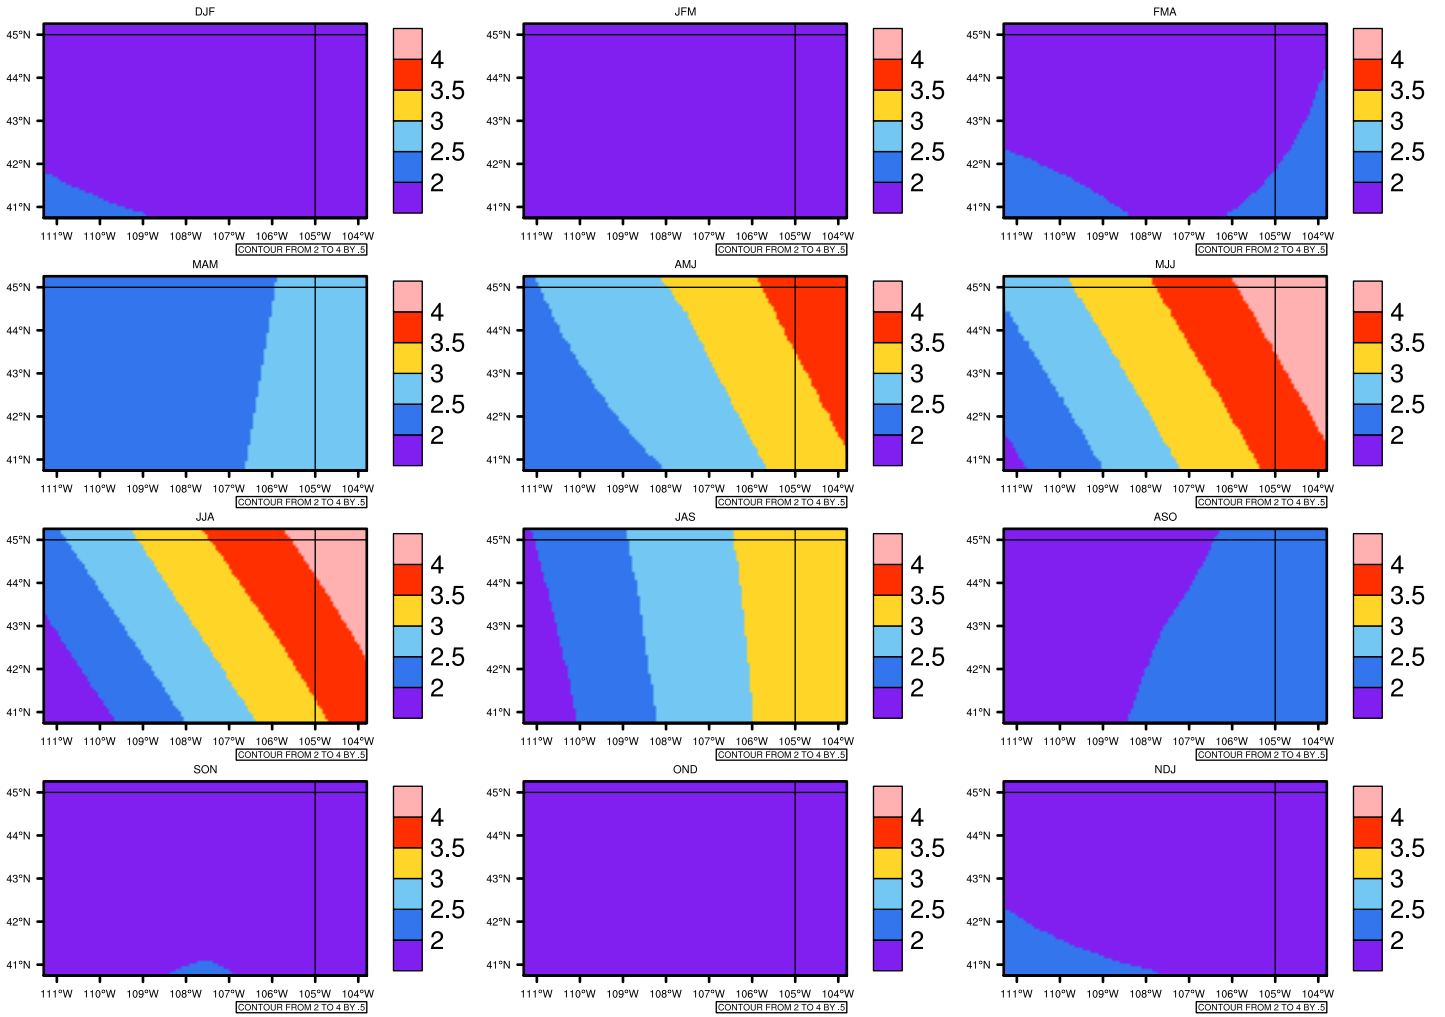

Seasonally Daily Average pr(mm/day) In 2060-2069 GFDL-ESM2M RCP45 - Wyoming

AgriMetSoft (2020). Climate Maps. Available on:
<https://agrimetsoft.com/maps>

[Order a new map on <https://agrimetsoft.com/order>