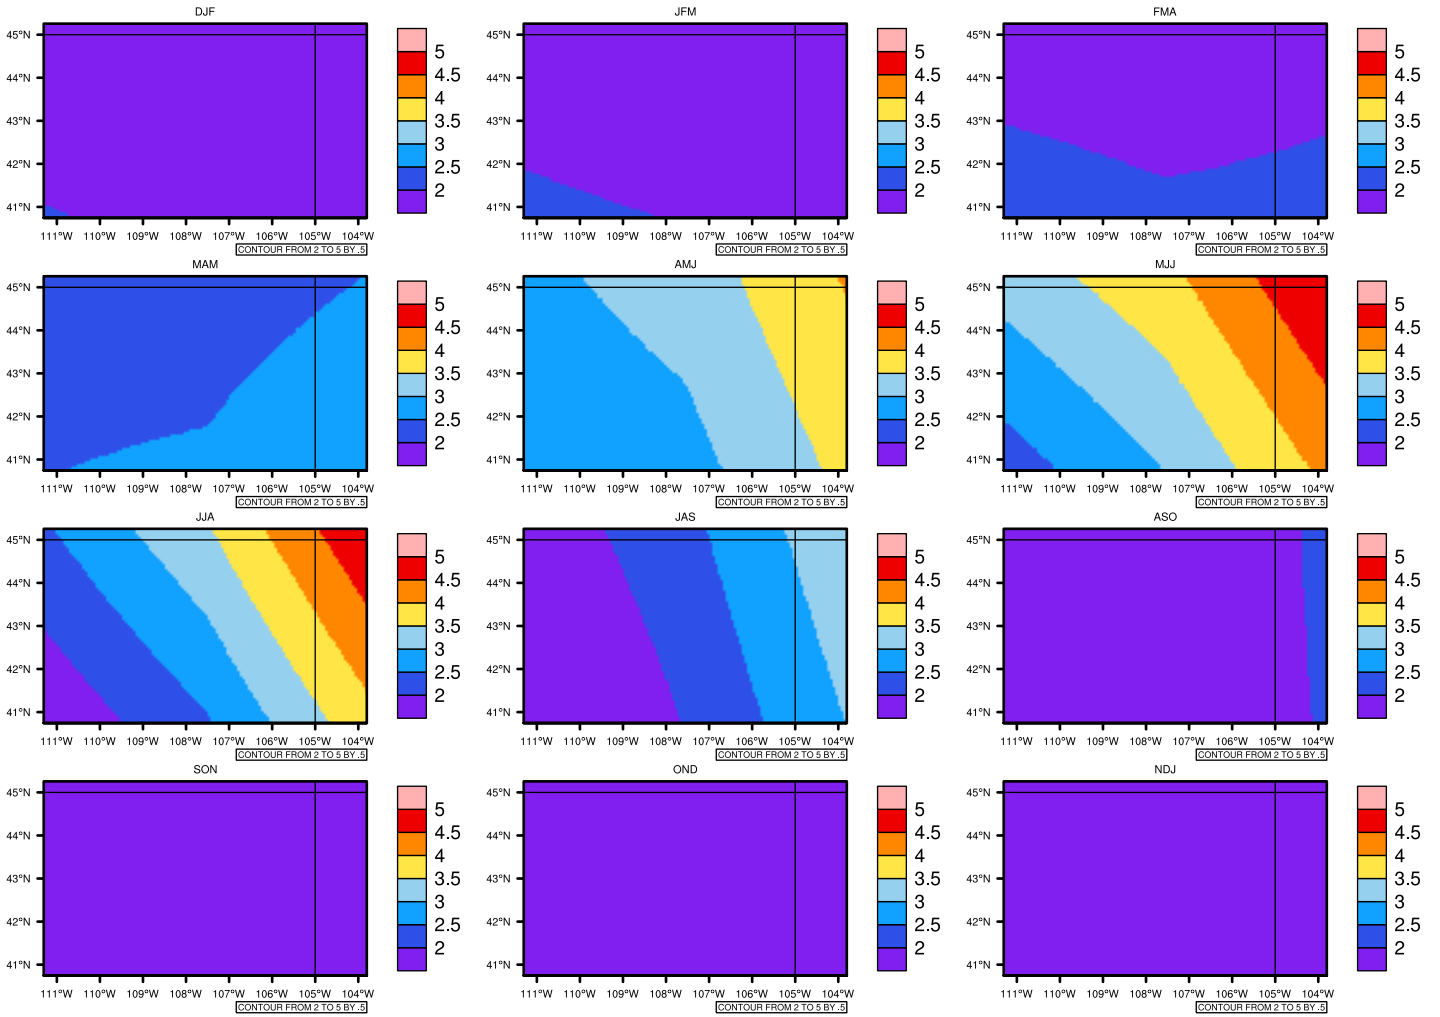

## Seasonally Daily Average pr(mm/day) In 2070-2079 GFDL-ESM2M RCP45 - Wyoming

AgriMetSoft (2020). Climate Maps. Available on:  
<https://agrimetsoft.com/maps>

[Order a new map on <https://agrimetsoft.com/order>

[You can request maps from any dataset from the AgriMetSoft Team.](#)