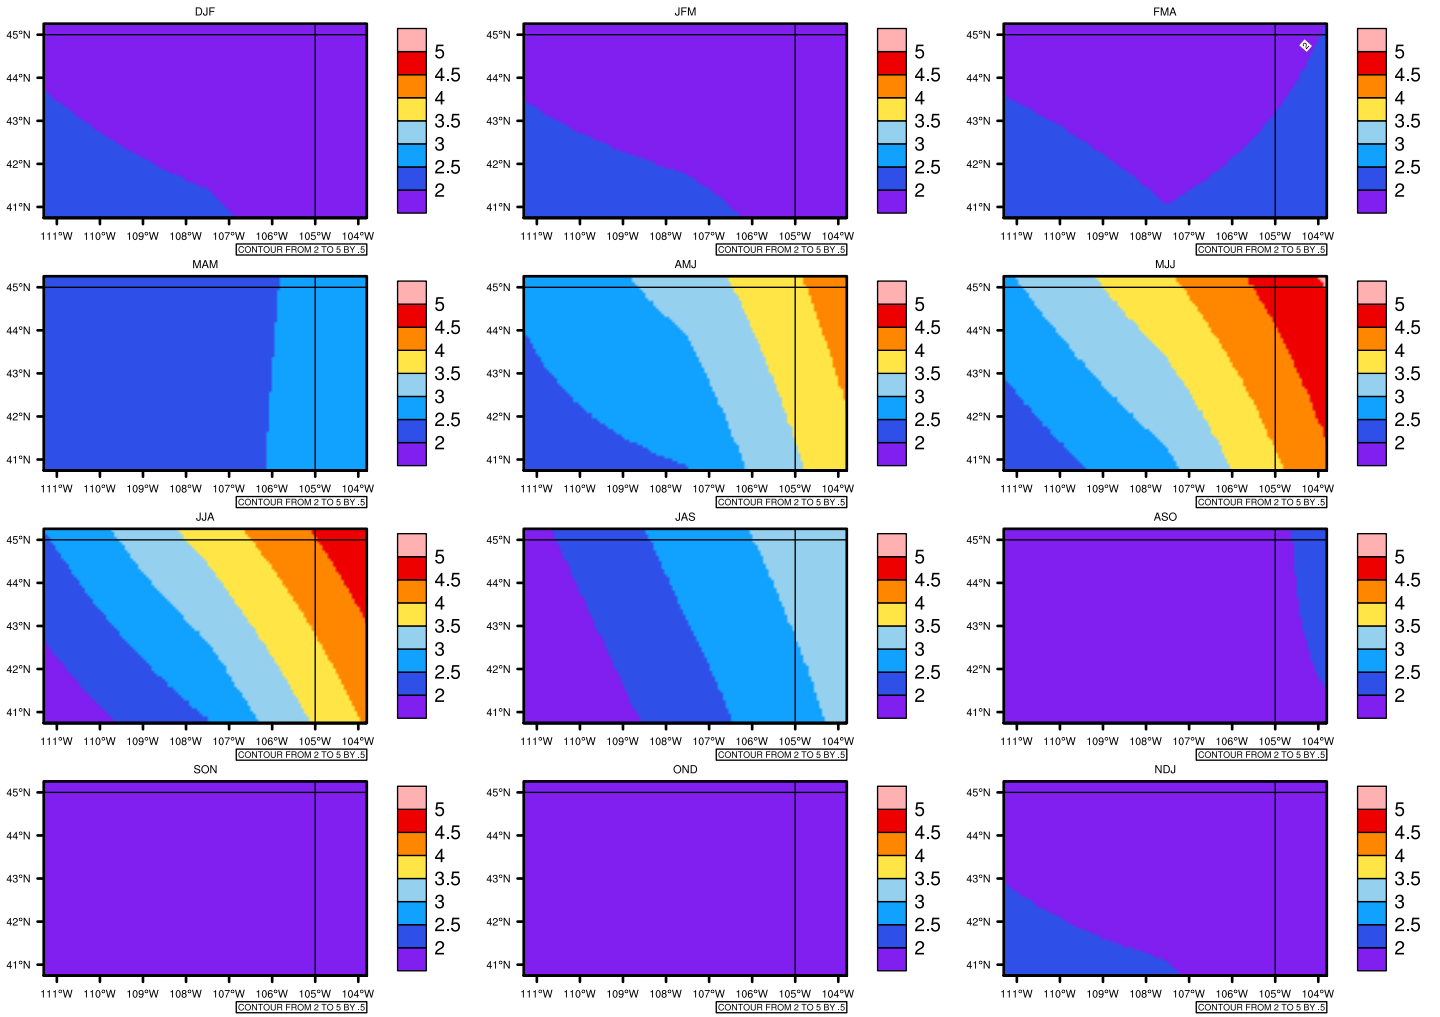

Seasonally Daily Average pr(mm/day) In 2090-2099 GFDL-ESM2M RCP45 - Wyoming

AgriMetSoft (2020). Climate Maps. Available on:
<https://agrimetsoft.com/maps>

[Order a new map on <https://agrimetsoft.com/order>

[You can request maps from any dataset from the AgriMetSoft Team.](#)