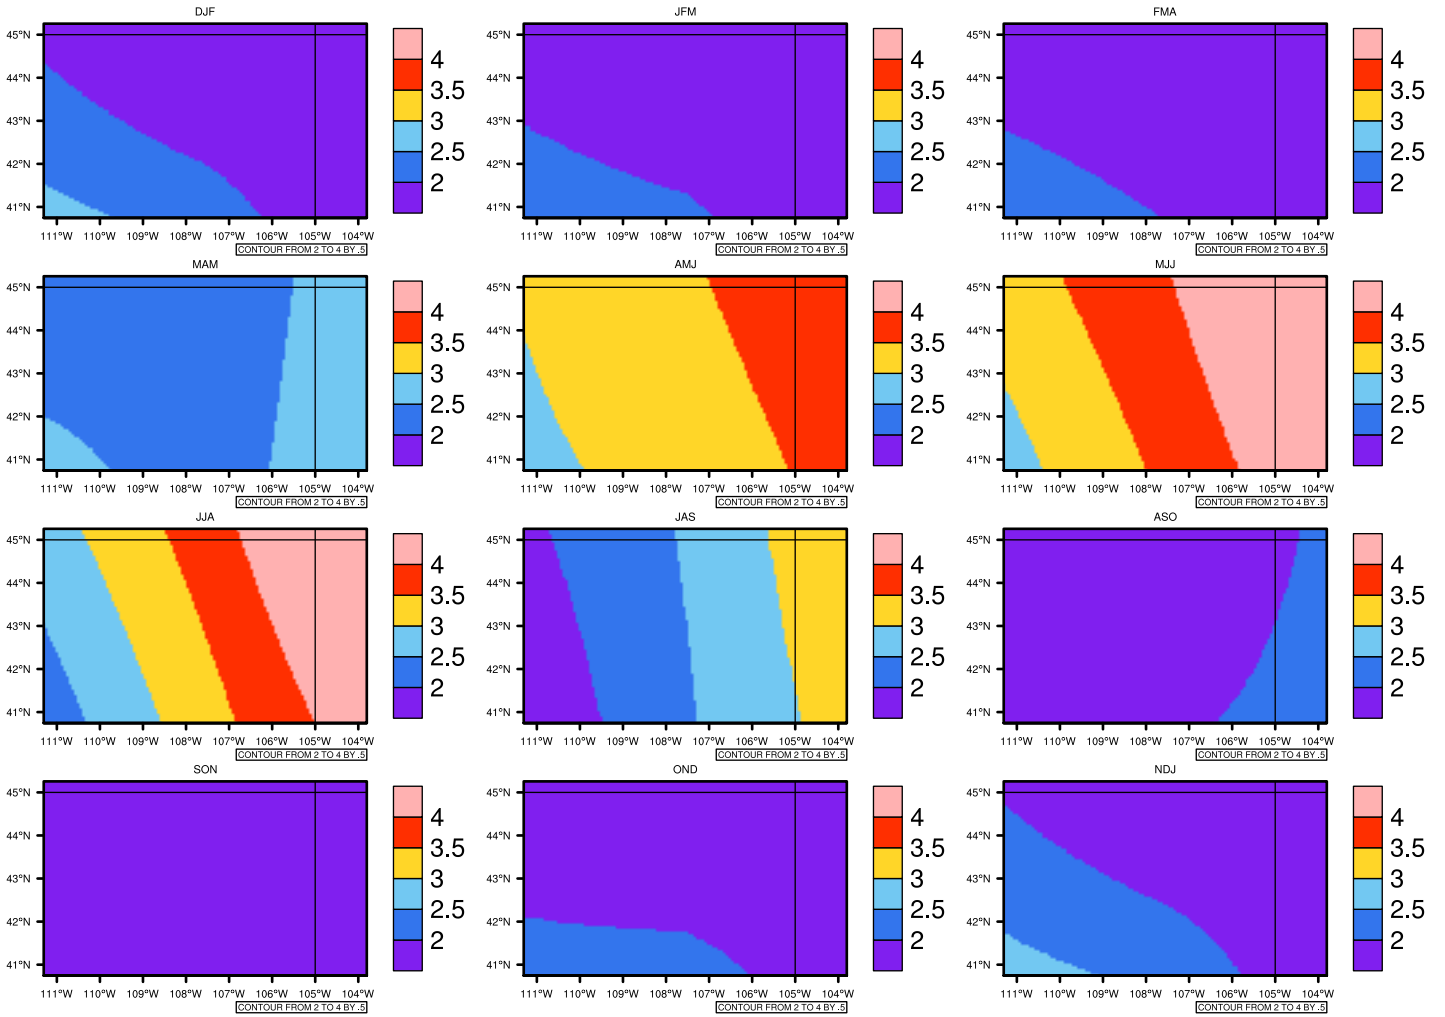

Seasonally pr (mm/day) In 2020-2029 GFDL-ESM2M RCP85 - Wyoming

AgriMetSoft (2020). Climate Maps. Available on:
<https://agrimetsoft.com/maps>

[Order a new map on <https://agrimetsoft.com/order>

[You can request maps from any dataset from the AgriMetSoft Team.](#)