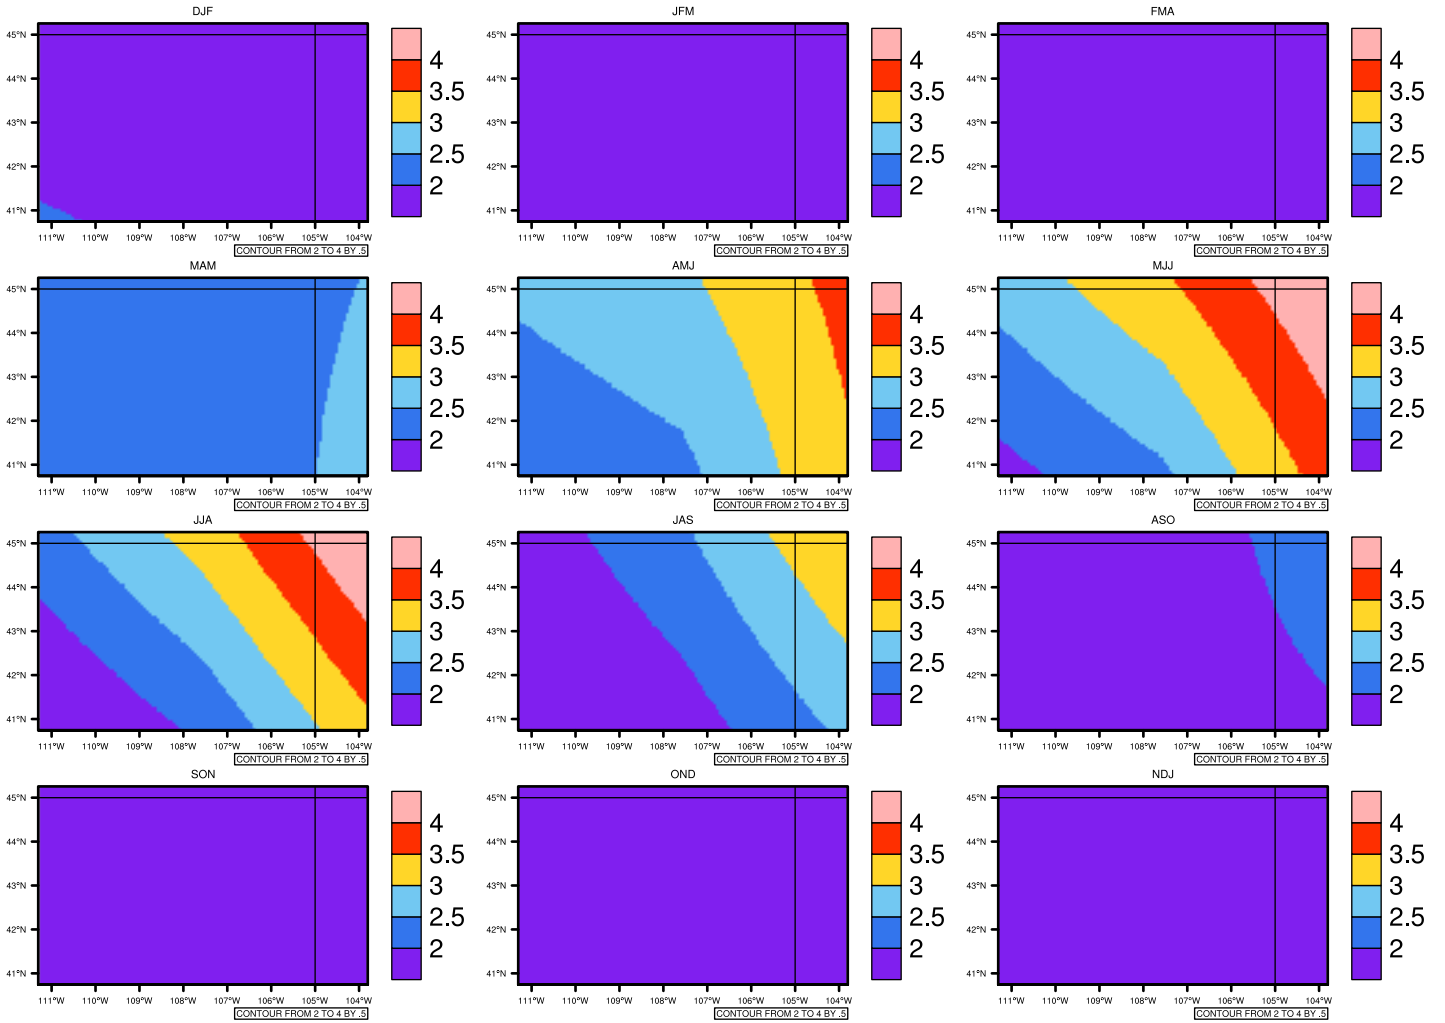

Seasonally pr (mm/day) In 1975-2005 GFDL-ESM2M historical - Wyoming

AgriMetSoft (2020). Climate Maps. Available on:
<https://agrimetsoft.com/maps>

|Order a new map on <https://agrimetsoft.com/order>

[You can request maps from any dataset from the AgriMetSoft Team.](#)