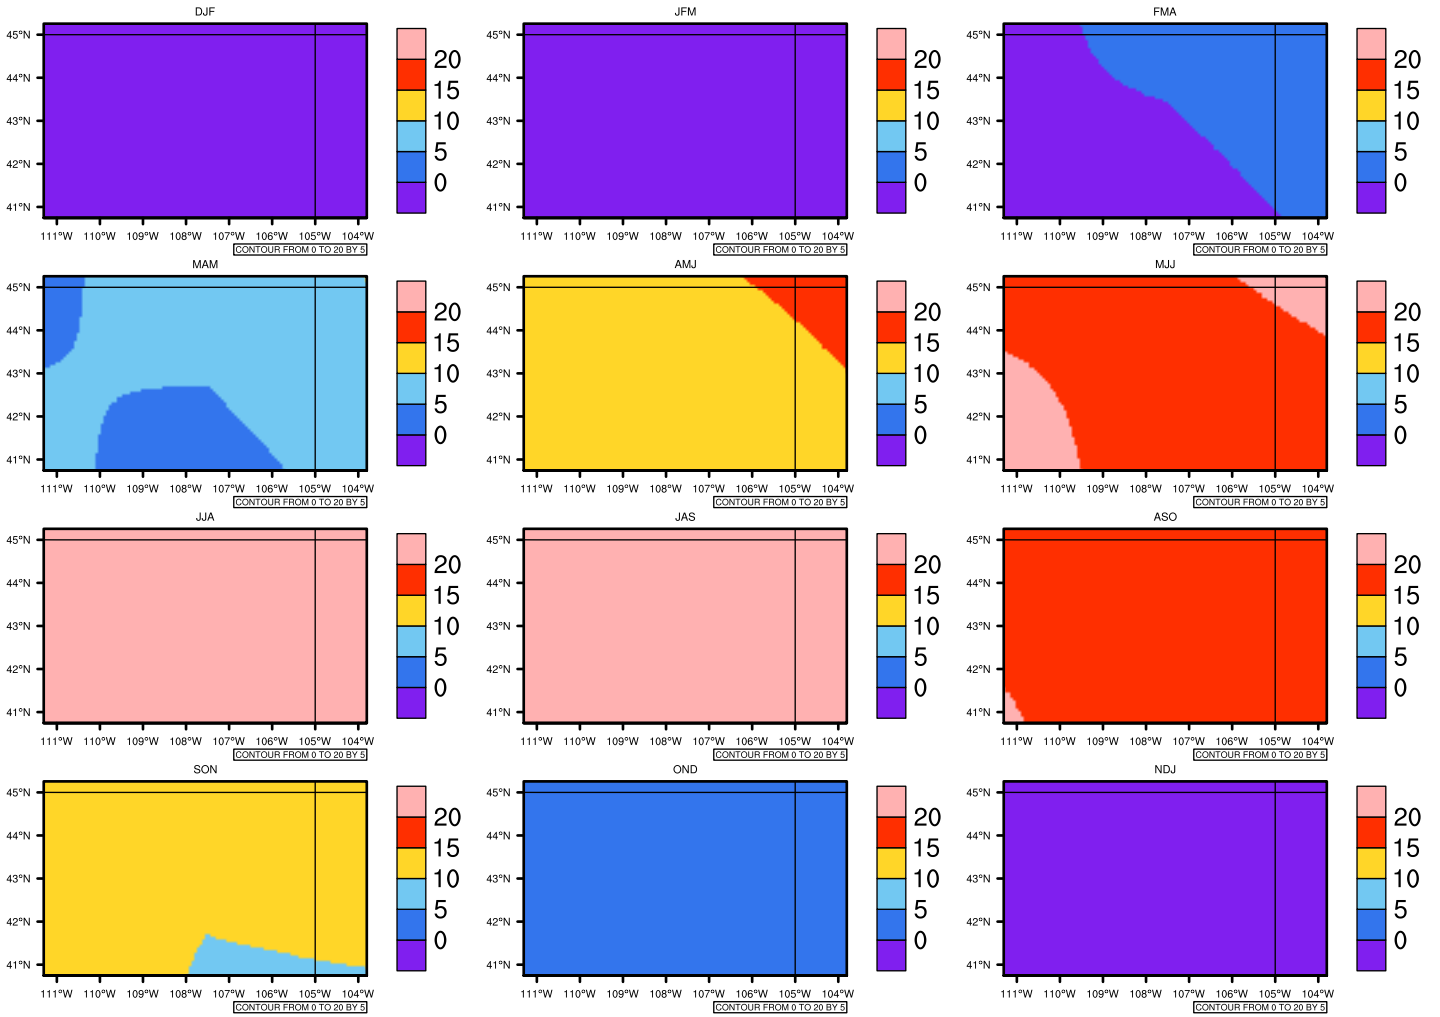

Seasonally Daily Averagetasmx(c) In 2080-2089 GFDL-ESM2M RCP45 - Wyoming

AgriMetSoft (2020). Climate Maps. Available on:
<https://agrimetsoft.com/maps>

[Order a new map on <https://agrimetsoft.com/order>