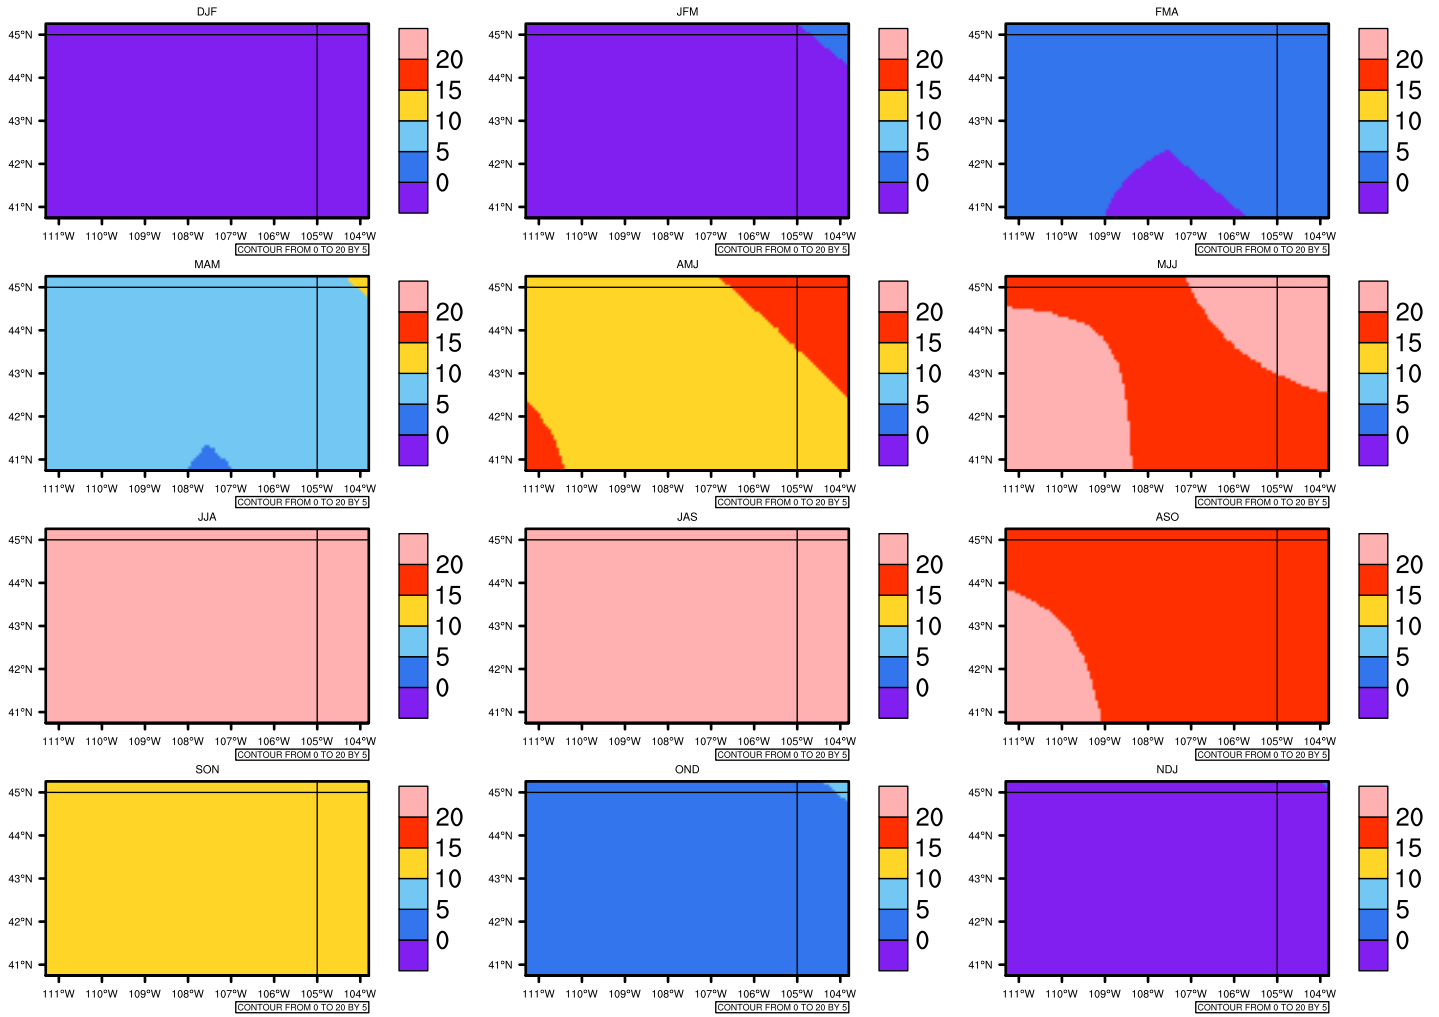

Seasonally Daily Averagetasmx(c) In 2060-2069 GFDL-ESM2M RCP85 - Wyoming

AgriMetSoft (2020). Climate Maps. Available on:
<https://agrimetsoft.com/maps>

[Order a new map on <https://agrimetsoft.com/order>