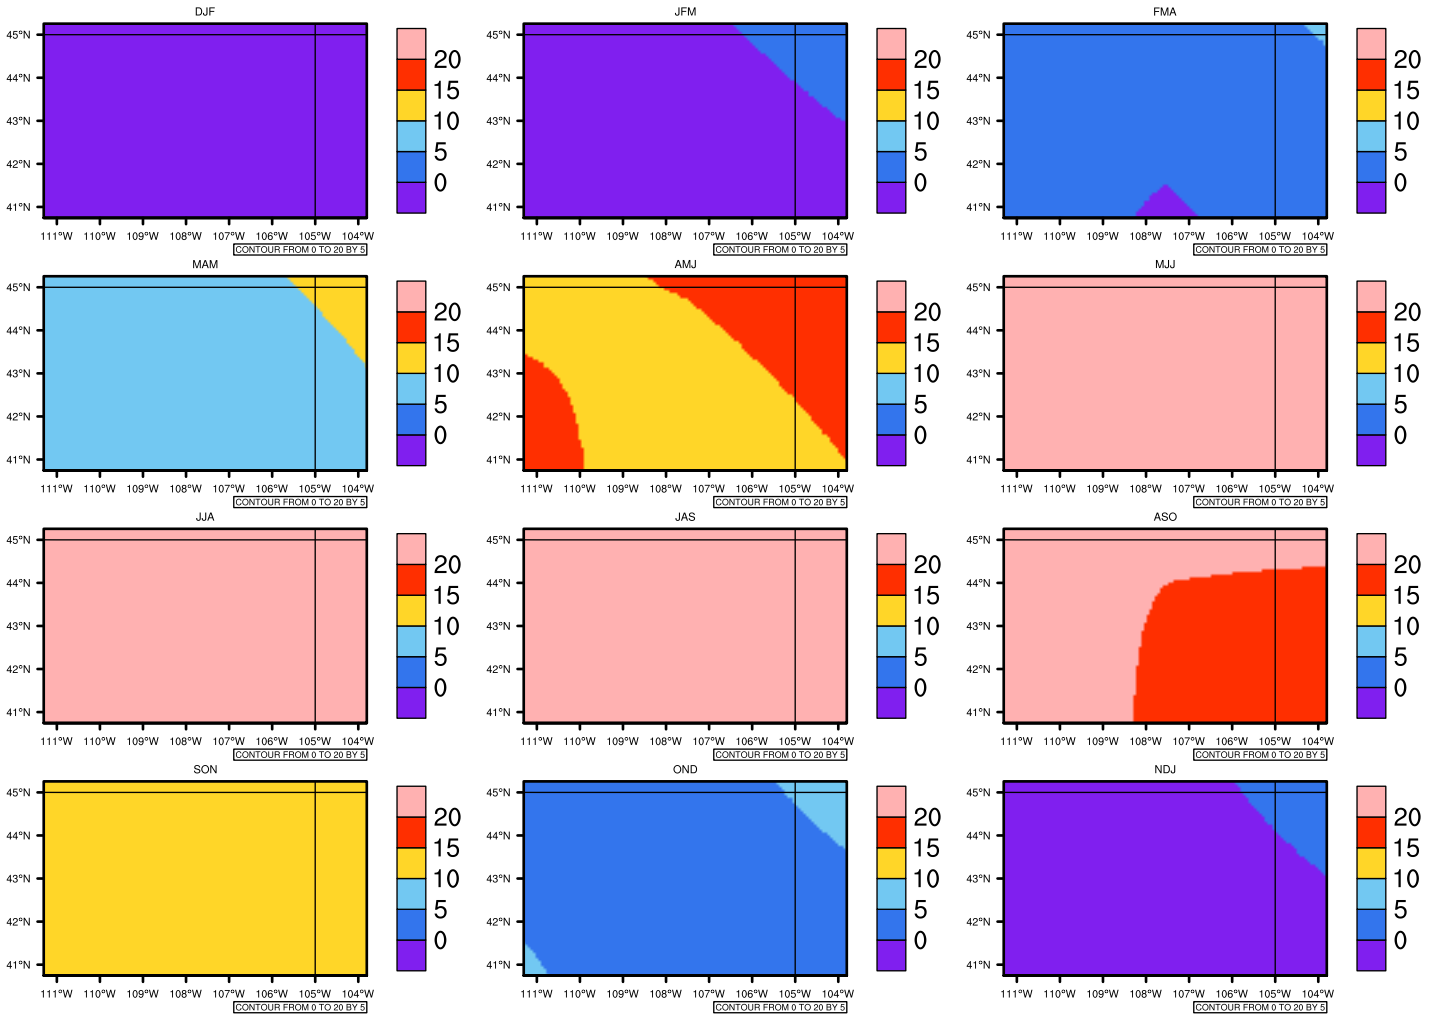

Seasonally Daily Averagetasma(c) In 2070-2079 GFDL-ESM2M RCP85 - Wyoming

AgriMetSoft (2020). Climate Maps. Available on:
<https://agrimetsoft.com/maps>

[Order a new map on <https://agrimetsoft.com/order>