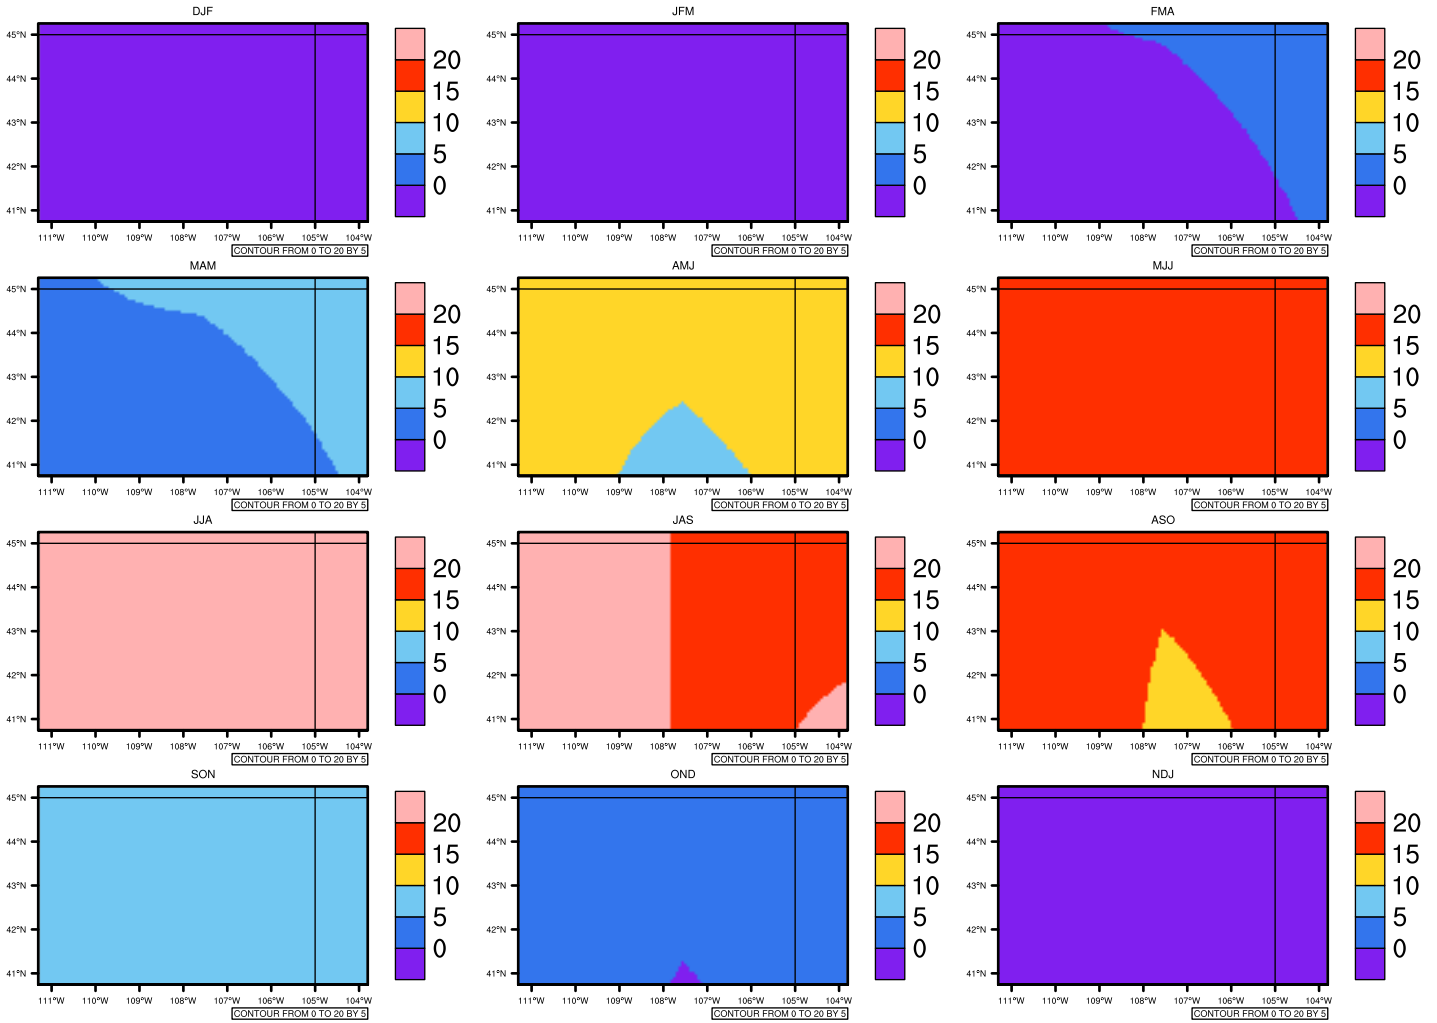

# Seasonally Daily Averagetasmx(c) In 1975-2005 GFDL-ESM2M historical - Wyoming

AgriMetSoft (2020). Climate Maps. Available on: <https://agrimetsoft.com/maps>

[|Order a new map on https://agrimetsoft.com/order](https://agrimetsoft.com/order)