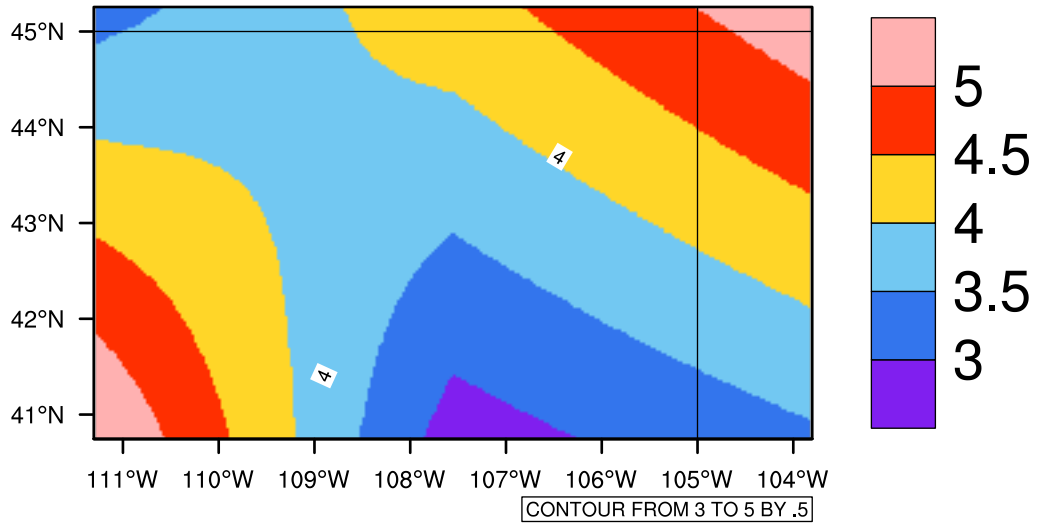

Yearly tas(c) In 2050-2059 GFDL-ESM2M RCP45 - Wyoming

[You can request maps from any dataset from the AgriMetSoft Team.](#)