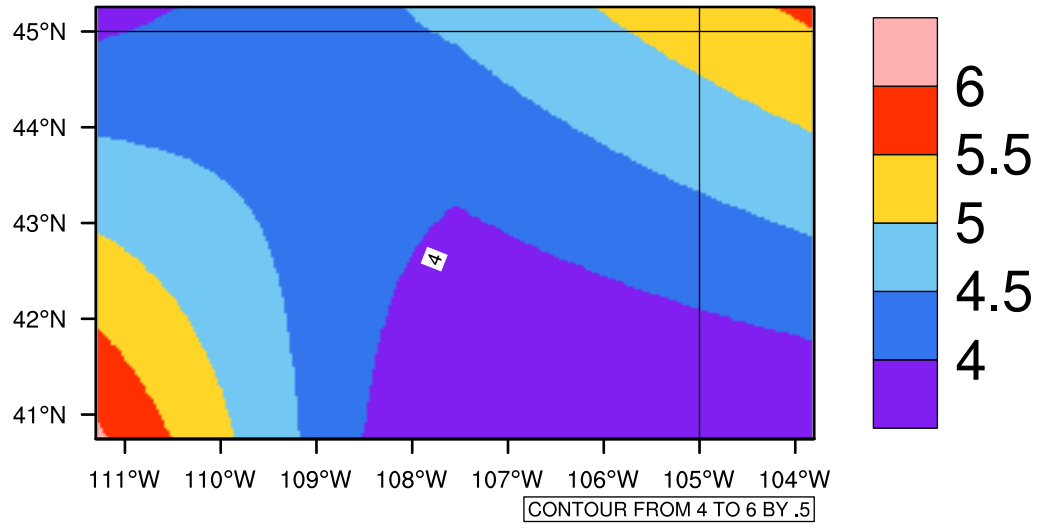

Yearly tas(c) In 2070-2079 GFDL-ESM2M RCP45 - Wyoming

[You can request maps from any dataset from the AgriMetSoft Team.](#)