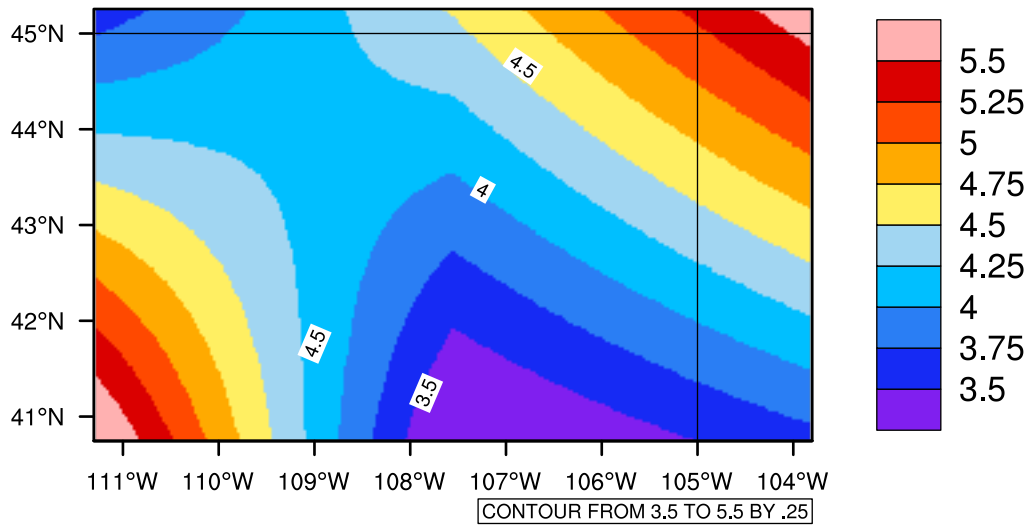

Yearly tas(c) In 2080-2089 GFDL-ESM2M RCP45 - Wyoming

[You can request maps from any dataset from the AgriMetSoft Team.](#)