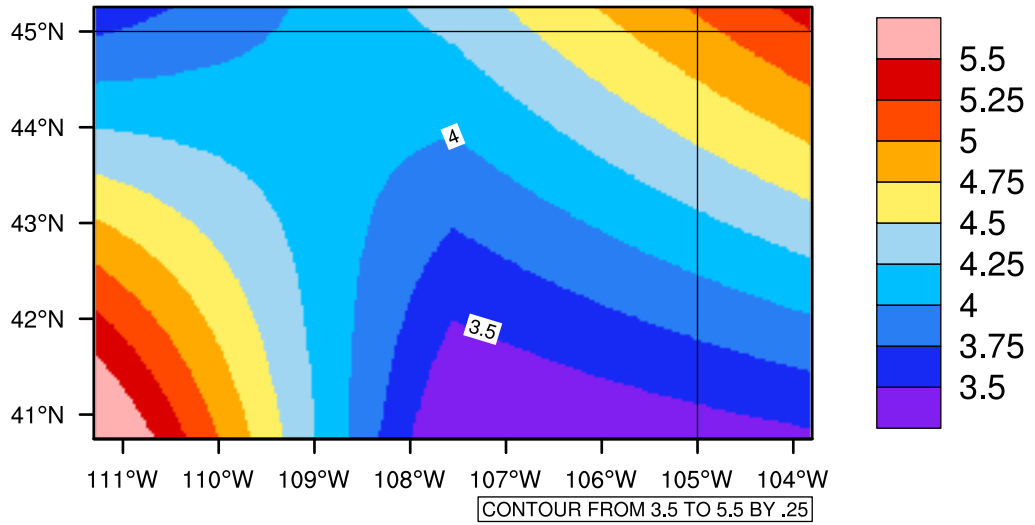

Yearly tas(c) In 2090-2099 GFDL-ESM2M RCP45 - Wyoming

[You can request maps from any dataset from the AgriMetSoft Team.](#)