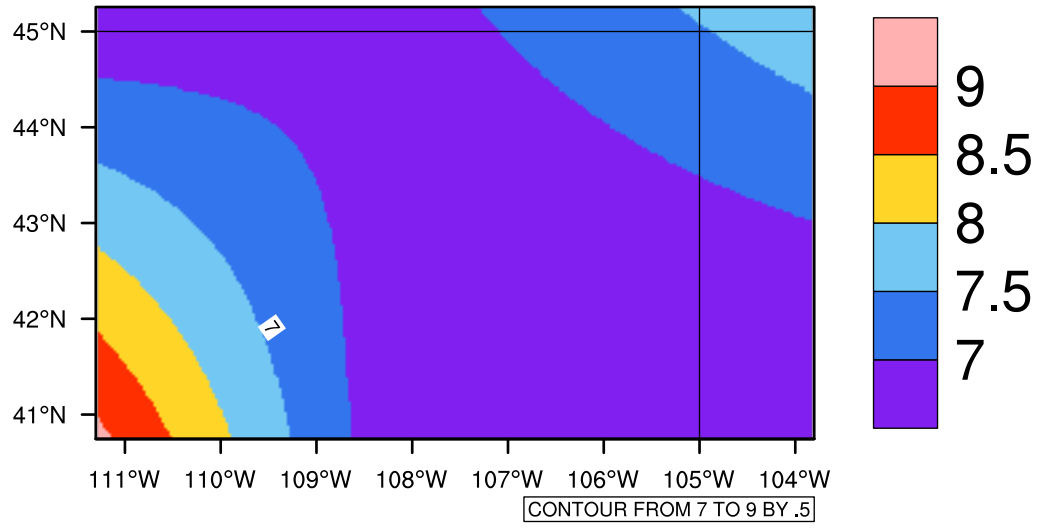

Yearly tas(c) In 2090-2099 GFDL-ESM2M RCP85 - Wyoming

[You can request maps from any dataset from the AgriMetSoft Team.](#)