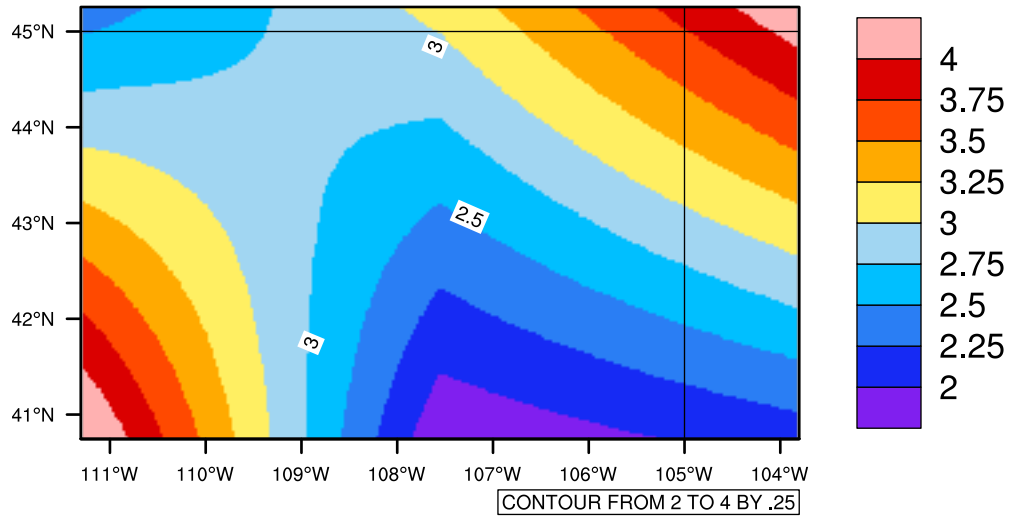

Yearly tas(c) In 1975-2005 GFDL-ESM2M historical - Wyoming

[You can request maps from any dataset from the AgriMetSoft Team.](#)