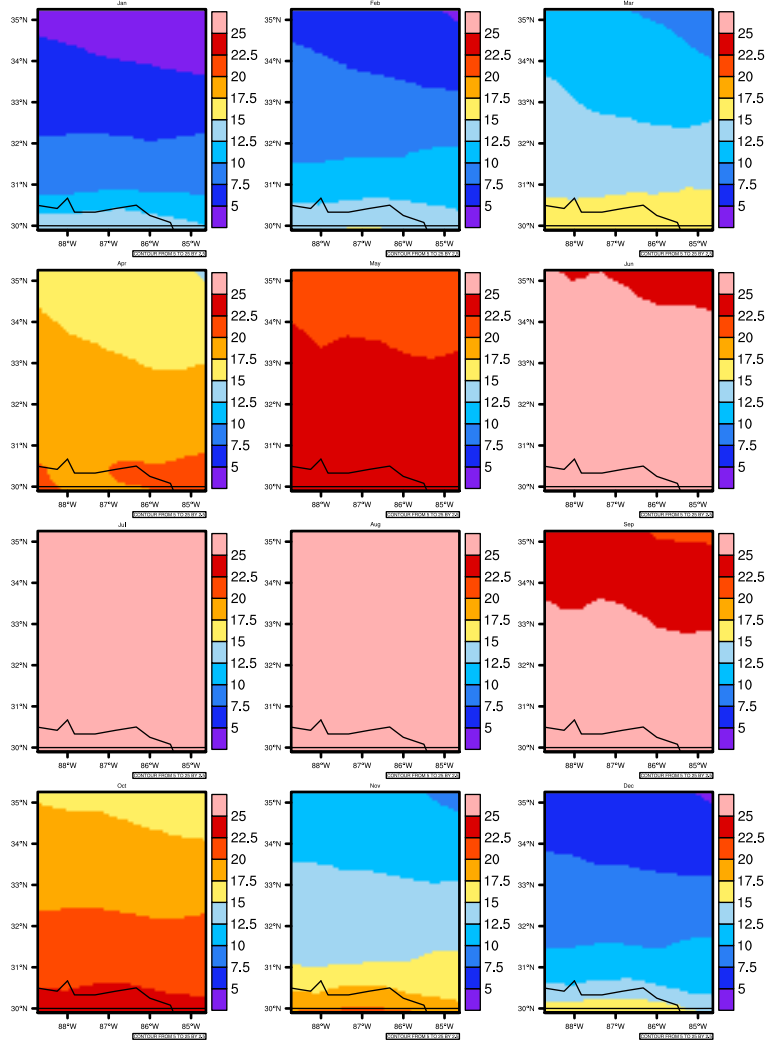

Monthly tas (c) In 1975-2005 MIROC4h historical - Alabama

AgriMetSoft (2020). Climate Maps. Available on:
<https://agrimetsoft.com/maps>

Order a new map on <https://agrimetsoft.com/order>