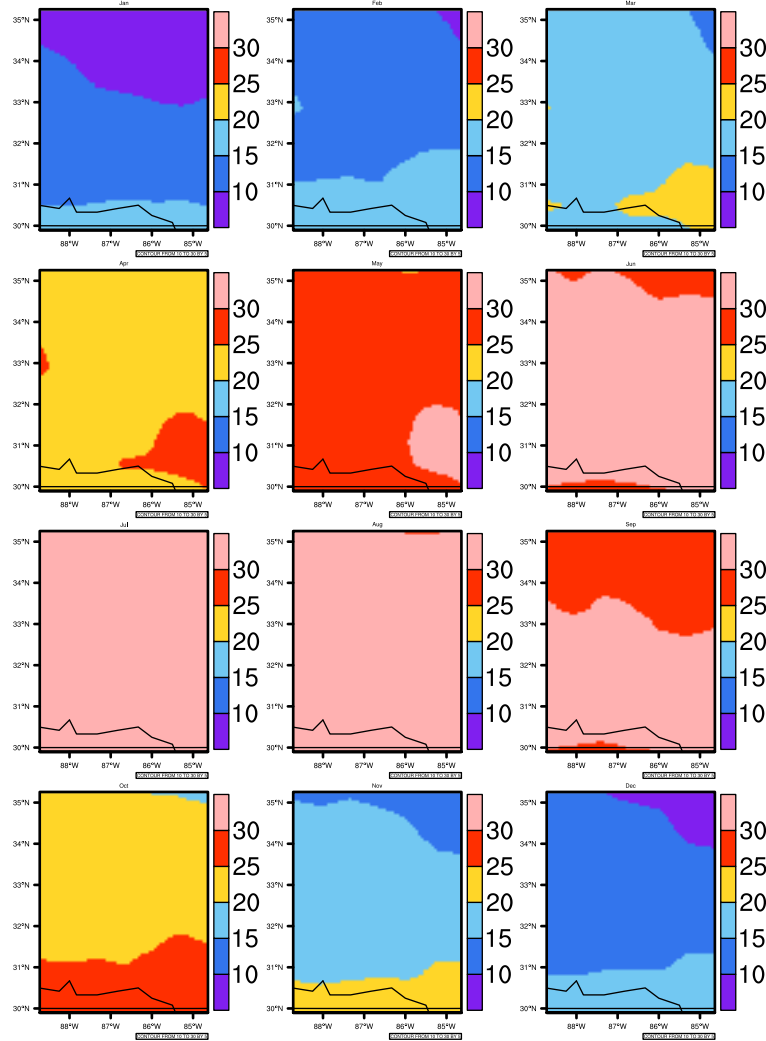

## Monthly tasmx (c) In 1975-2005 MIROC4h historical - Alabama

AgriMetSoft (2020). Climate Maps. Available on:  
<https://agrimetsoft.com/maps>

Order a new map on <https://agrimetsoft.com/order>