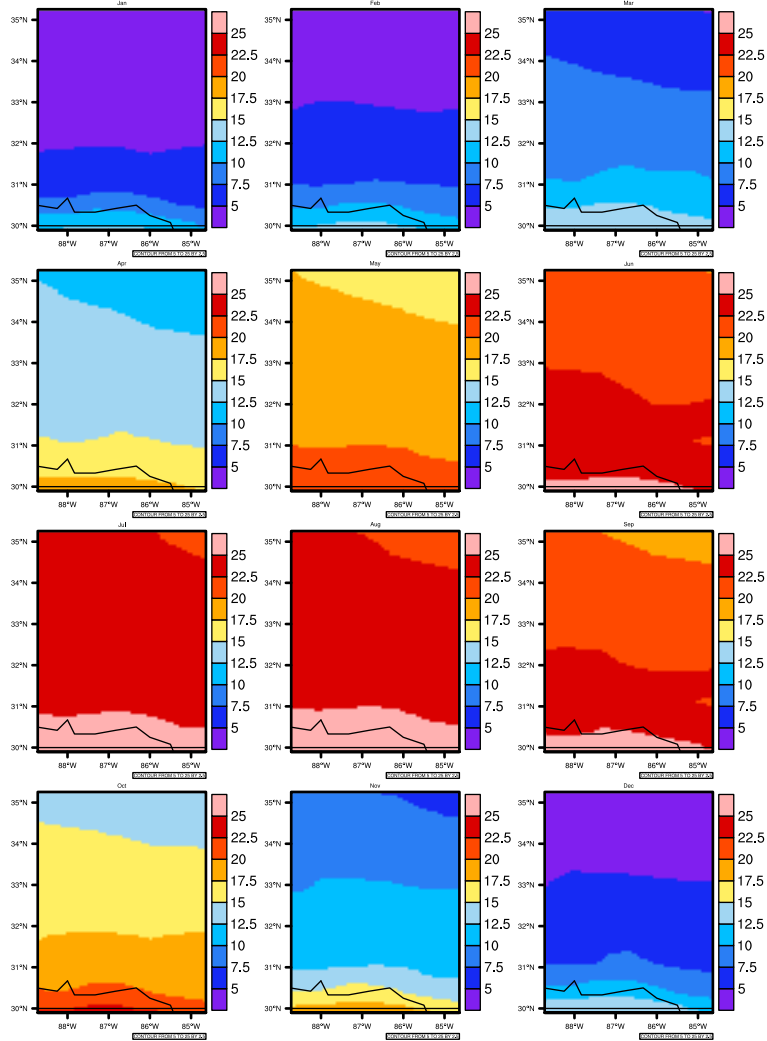

Monthly tasmin (c) In 1975-2005 MIROC4h historical - Alabama

AgriMetSoft (2020). Climate Maps. Available on:
<https://agrimetsoft.com/maps>

Order a new map on <https://agrimetsoft.com/order>