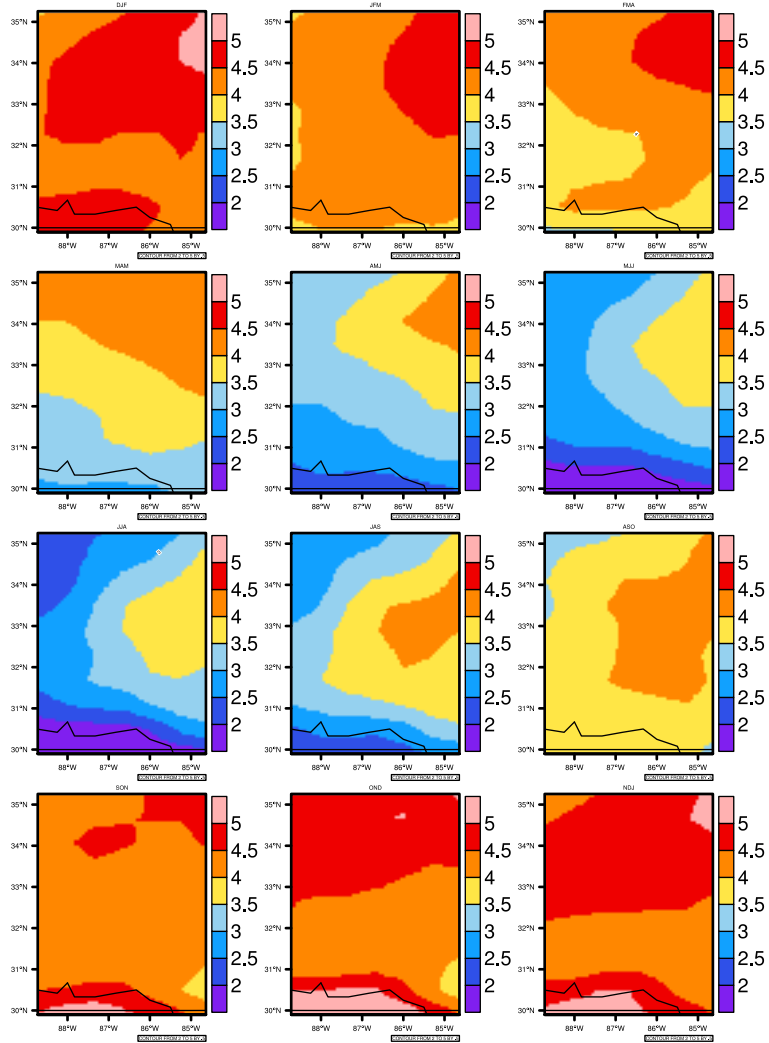

Seasonally pr (mm/day) In 1975-2005 MIROC4h historical - Alabama

AgriMetSoft (2020). Climate Maps. Available on:
<https://agrimetsoft.com/maps>

Order a new map on <https://agrimetsoft.com/order>

[You can request maps from any dataset from the AgriMetSoft Team.](#)