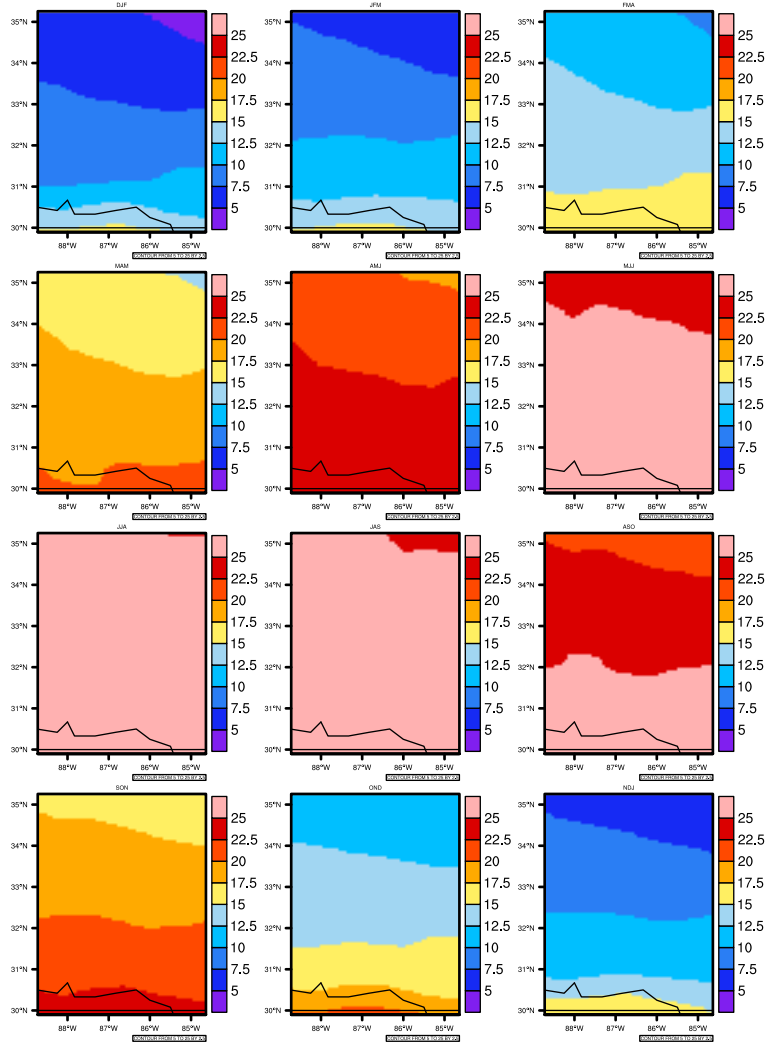

Seasonally tas (c) In 1975-2005 MIROC4h historical - Alabama

AgriMetSoft (2020). Climate Maps. Available on:
<https://agrimetsoft.com/maps>

Order a new map on <https://agrimetsoft.com/order>

[You can request maps from any dataset from the AgriMetSoft Team.](#)