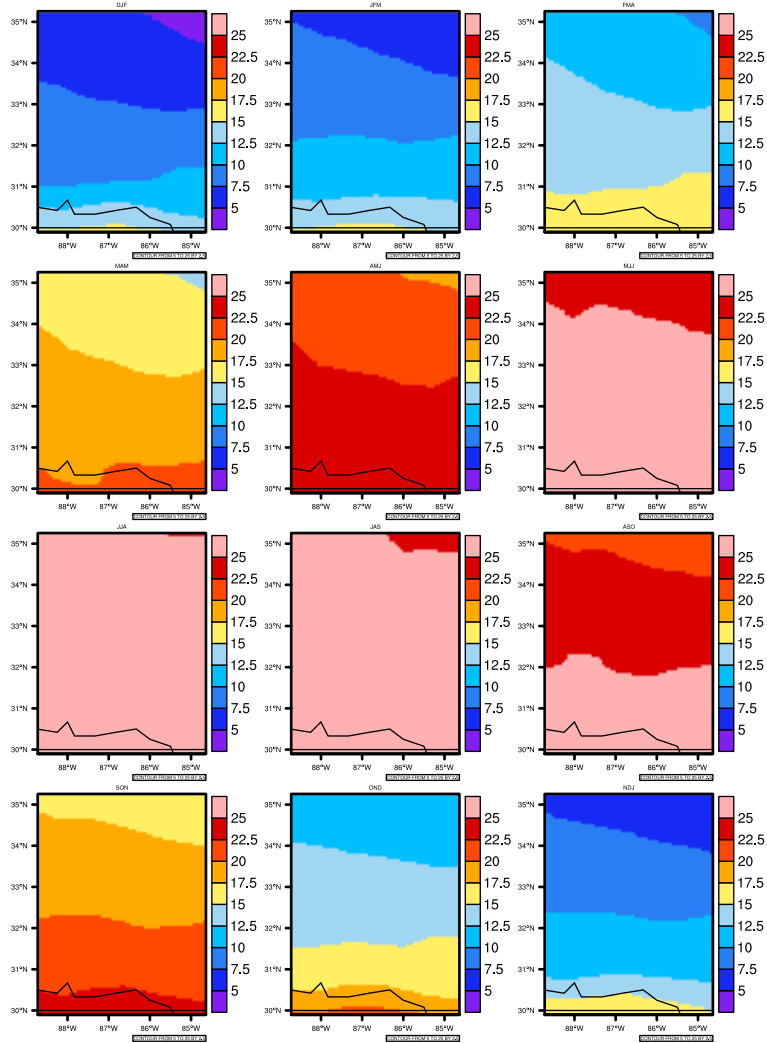

Seasonally tas (c) In 1975-2005 MIROC4h historical - Alabama

AgriMetSoft (2020). Climate Maps. Available on:
<https://agrimetsoft.com/maps>

Order a new map on <https://agrimetsoft.com/order>