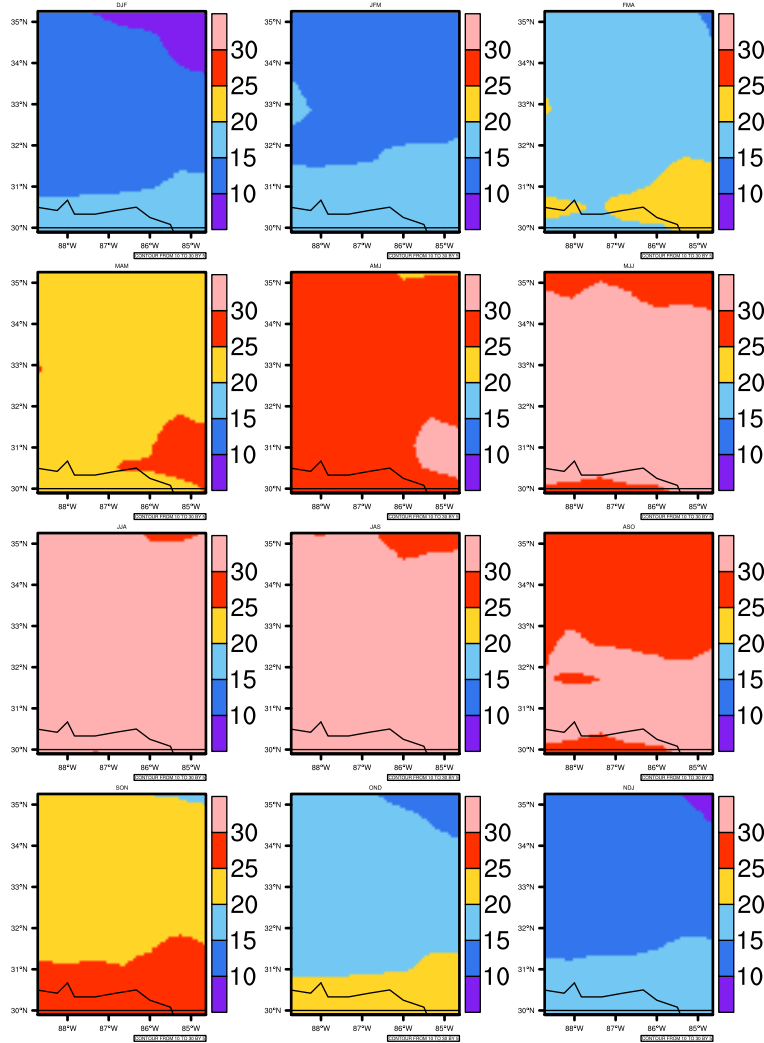

### Seasonally tasmax (c) In 1975-2005 MIROC4h historical - Alabama

AgriMetSoft (2020). Climate Maps. Available on:  
<https://agrimetsoft.com/maps>

Order a new map on <https://agrimetsoft.com/order>

[You can request maps from any dataset from the AgriMetSoft Team.](#)