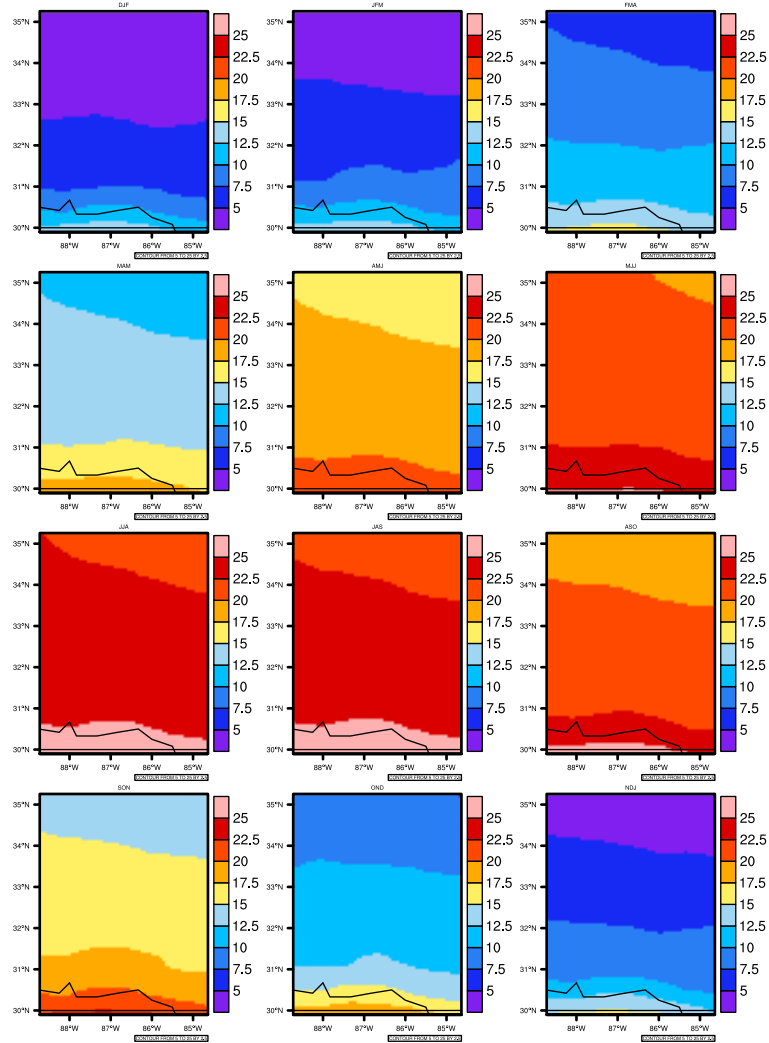

Seasonally tasmin (c) In 1975-2005 MIROC4h historical - Alabama

AgriMetSoft (2020). Climate Maps. Available on:
<https://agrimetsoft.com/maps>

Order a new map on <https://agrimetsoft.com/order>

[You can request maps from any dataset from the AgriMetSoft Team.](#)