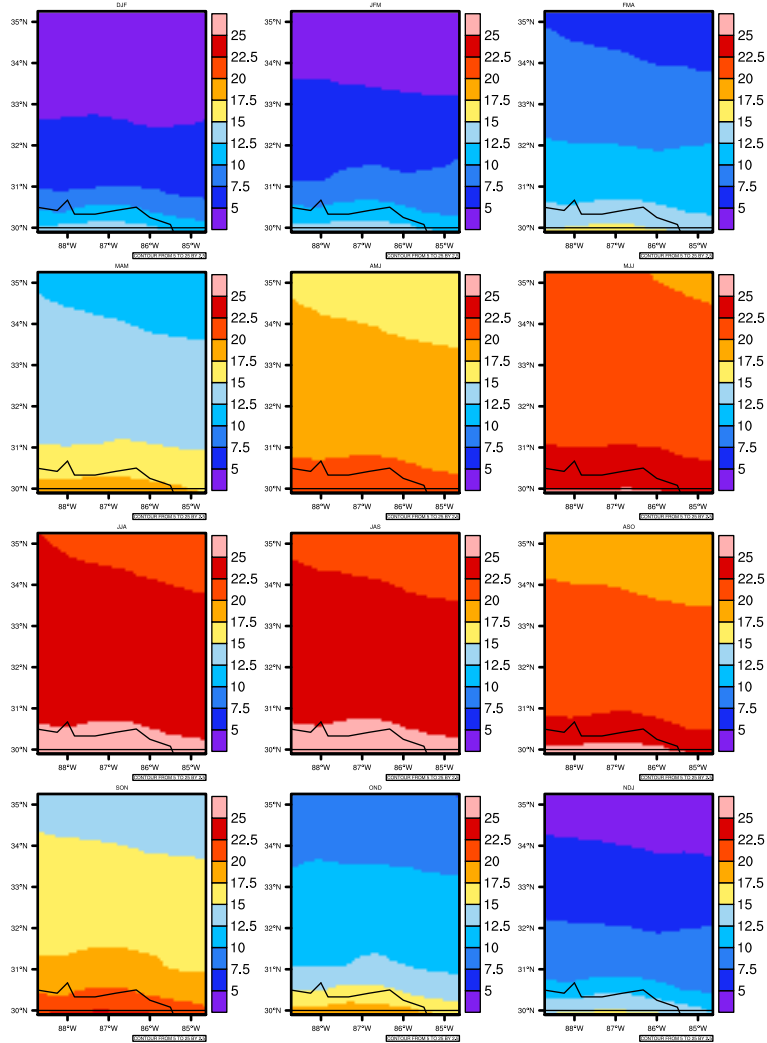

Seasonally tasmin (c) In 1975-2005 MIROC4h historical - Alabama

AgriMetSoft (2020). Climate Maps. Available on:
<https://agrimetsoft.com/maps>

Order a new map on <https://agrimetsoft.com/order>