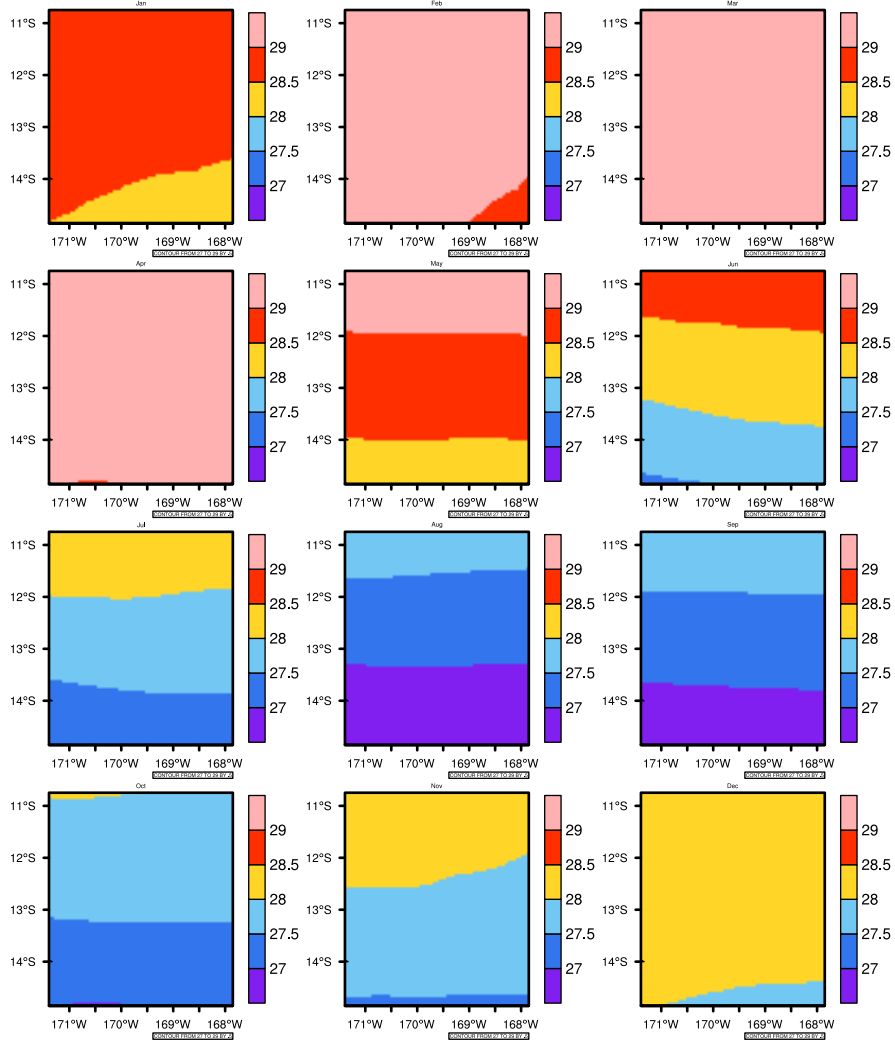

Monthly tas (c) In 2020-2029 MIROC4h RCP45 - American Samoa

AgriMetSoft (2020). Climate Maps. Available on:
<https://agrimetsoft.com/maps>

Order a new map on <https://agrimetsoft.com/order>