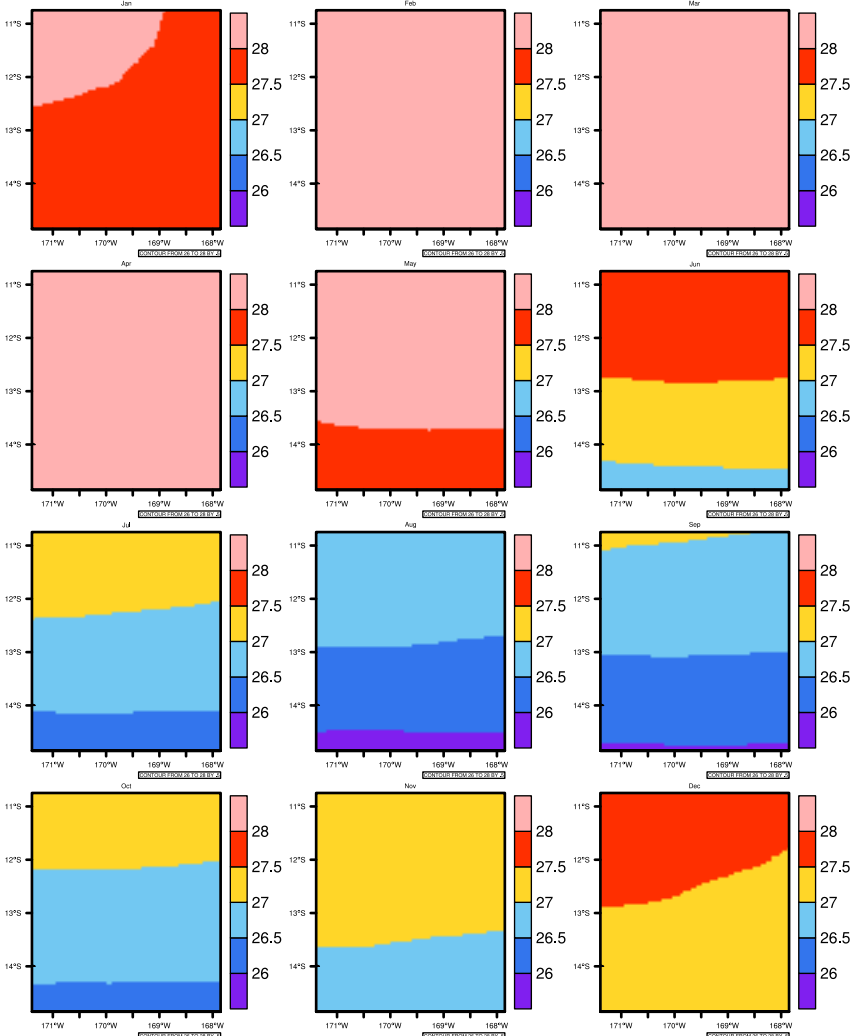

Monthly tas (c) In 1975-2005 MIROC4h historical - American Samoa

AgriMetSoft (2020). Climate Maps. Available on:
<https://agrimetsoft.com/maps>

Order a new map on <https://agrimetsoft.com/order>