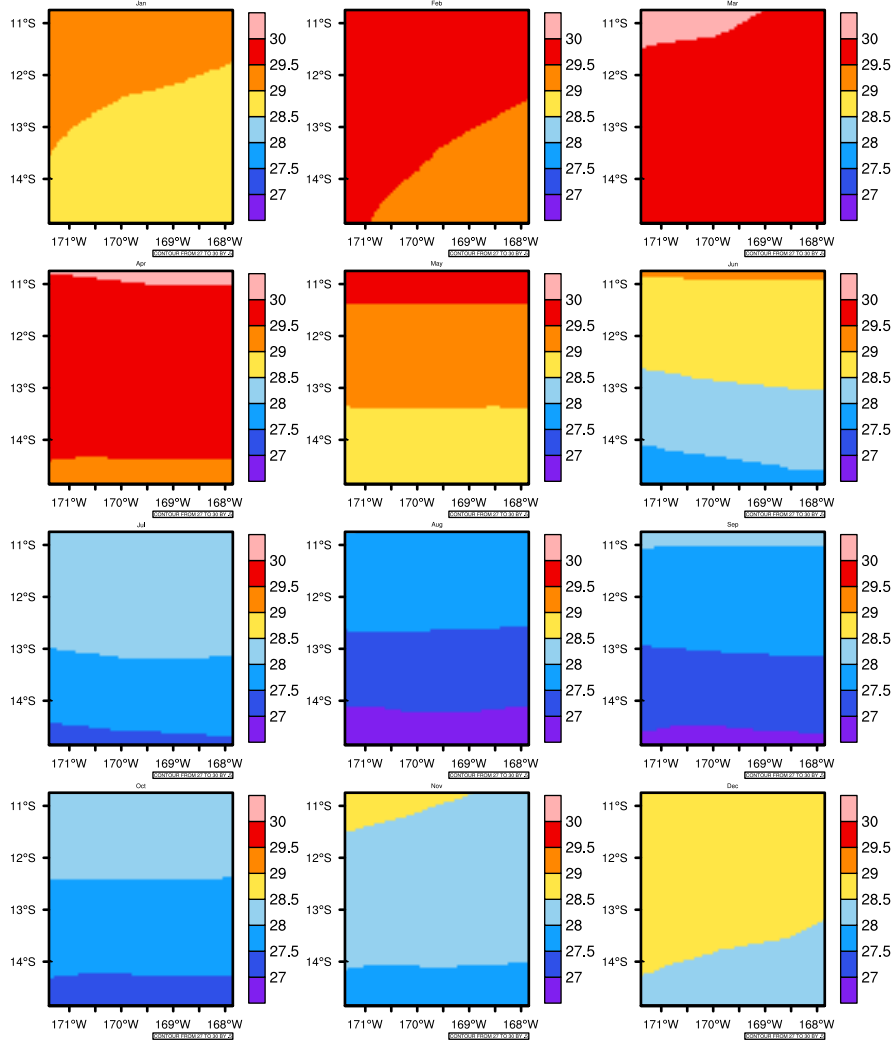

## Monthly tasmax (c) In 2020-2029 MIROC4h RCP45 - American Samoa

AgriMetSoft (2020). Climate Maps. Available on:  
<https://agrimetsoft.com/maps>

Order a new map on <https://agrimetsoft.com/order>