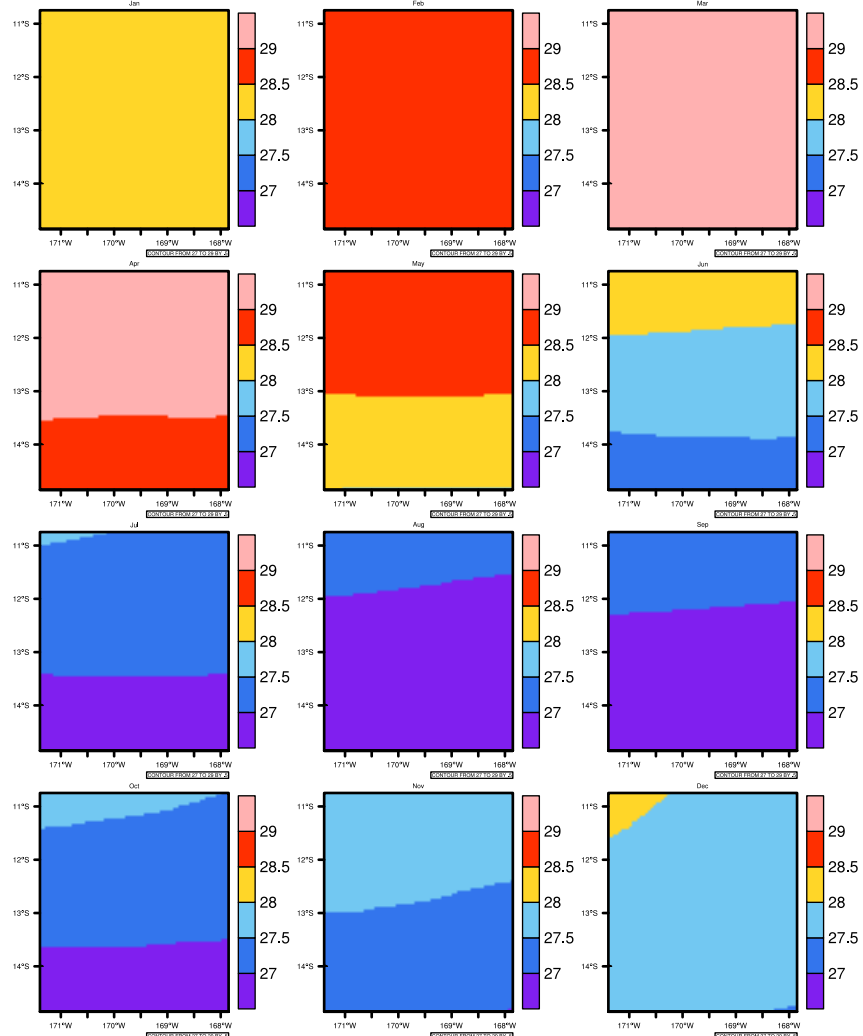

Monthly tasmx (c) In 1975-2005 MIROC4h historical - American Samoa

AgriMetSoft (2020). Climate Maps. Available on:
<https://agrimetsoft.com/maps>

Order a new map on <https://agrimetsoft.com/order>

[You can request maps from any dataset from the AgriMetSoft Team.](#)