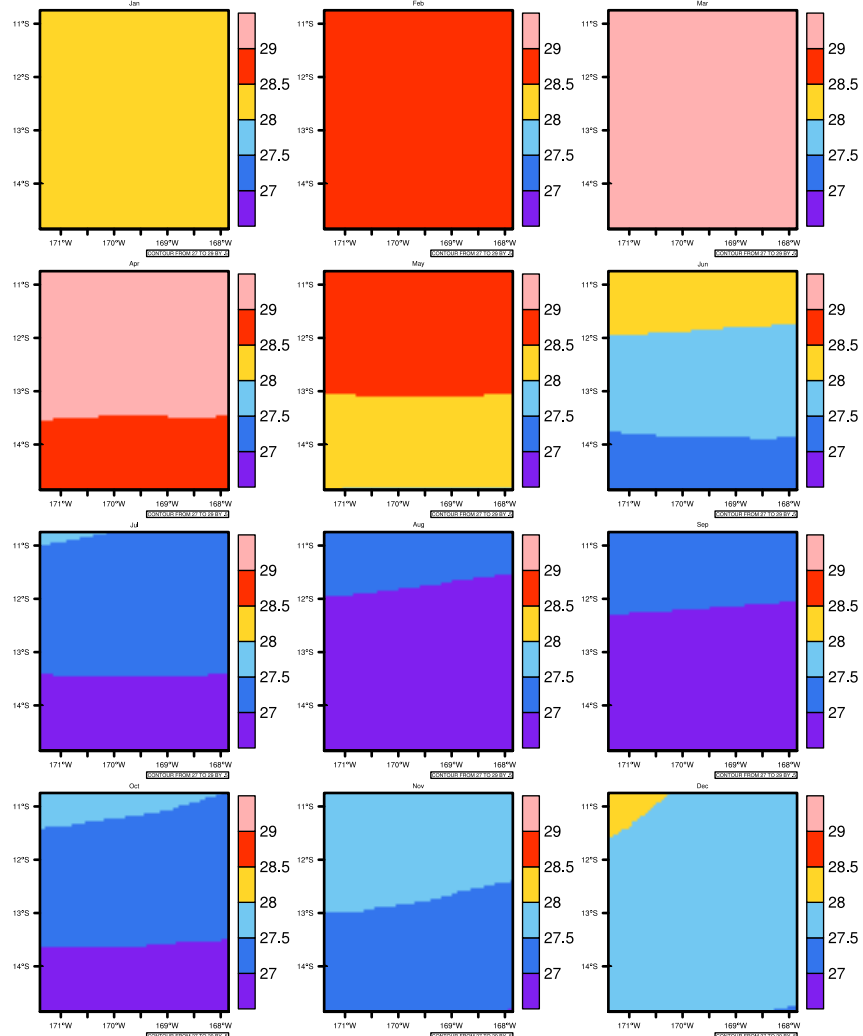

Monthly tasmx (c) In 1975-2005 MIROC4h historical - American Samoa

AgriMetSoft (2020). Climate Maps. Available on:
<https://agrimetsoft.com/maps>

Order a new map on <https://agrimetsoft.com/order>