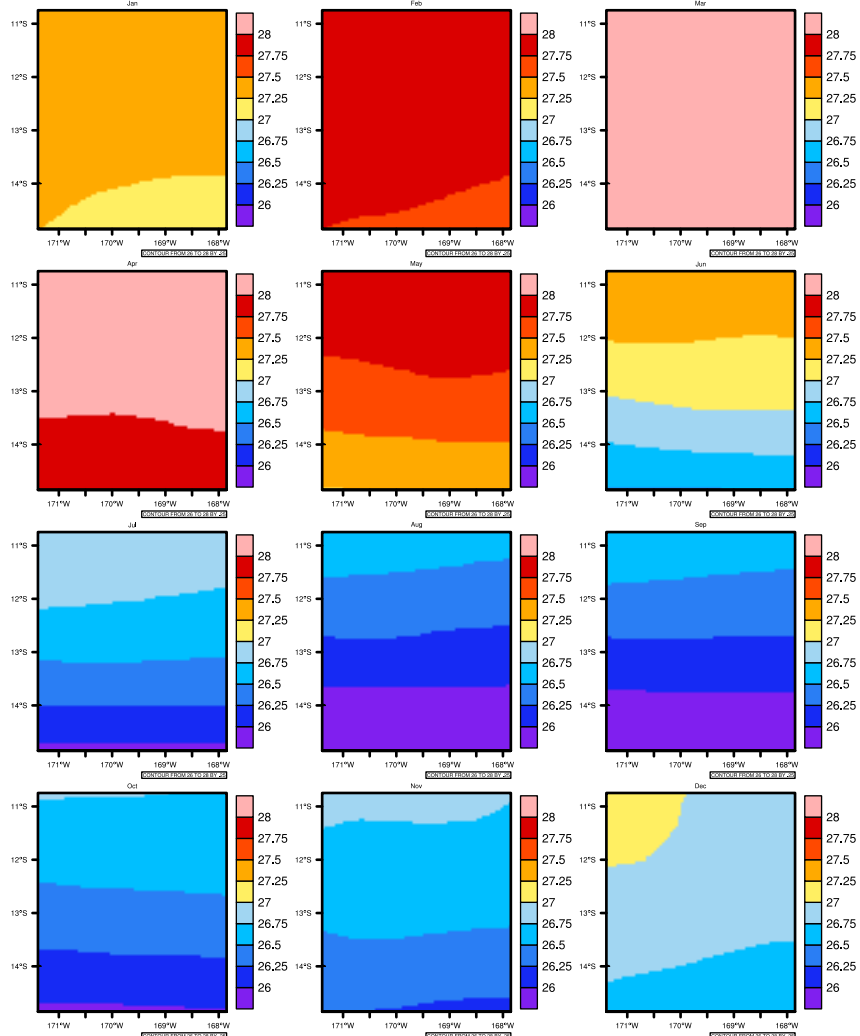

## Monthly tasmin (c) In 1975-2005 MIROC4h historical - American Samoa

AgriMetSoft (2020). Climate Maps. Available on:  
<https://agrimetsoft.com/maps>

Order a new map on <https://agrimetsoft.com/order>