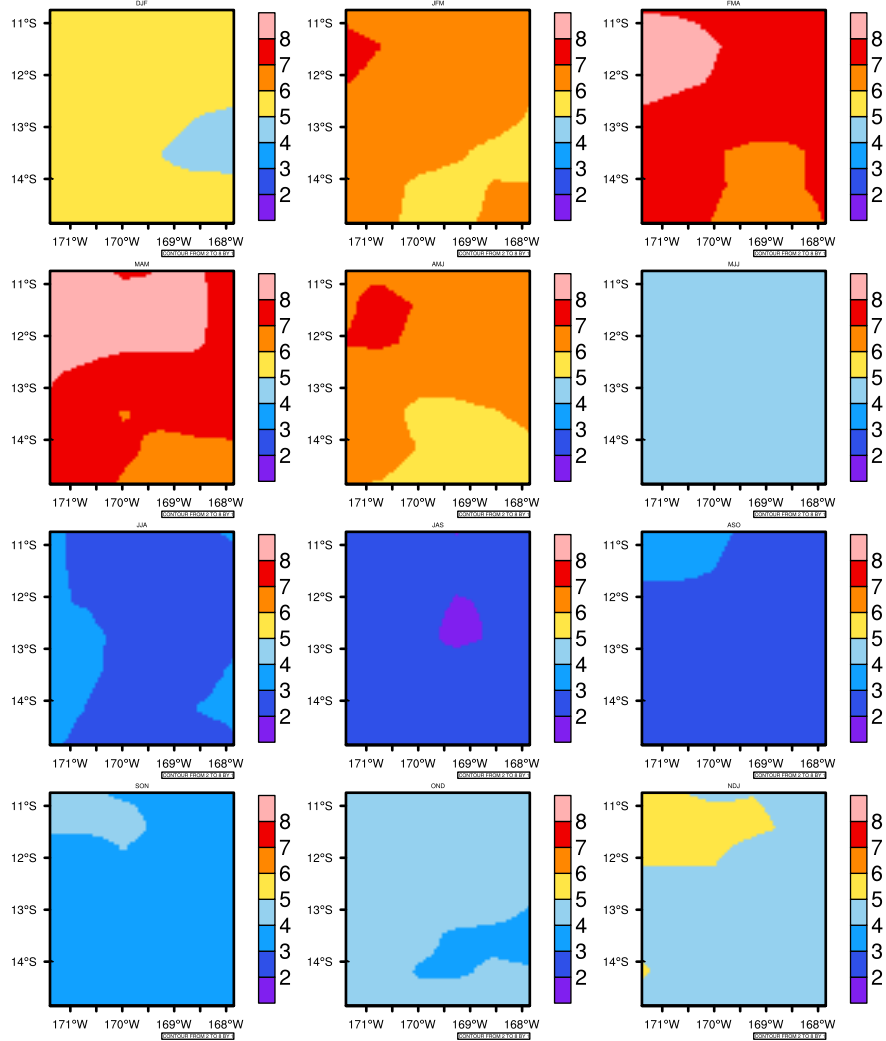

Seasonally pr (mm/day) In 2020-2029 MIROC4h RCP45 - American Samoa

AgriMetSoft (2020). Climate Maps. Available on:
<https://agrimetsoft.com/maps>

Order a new map on <https://agrimetsoft.com/order>

[You can request maps from any dataset from the AgriMetSoft Team.](#)