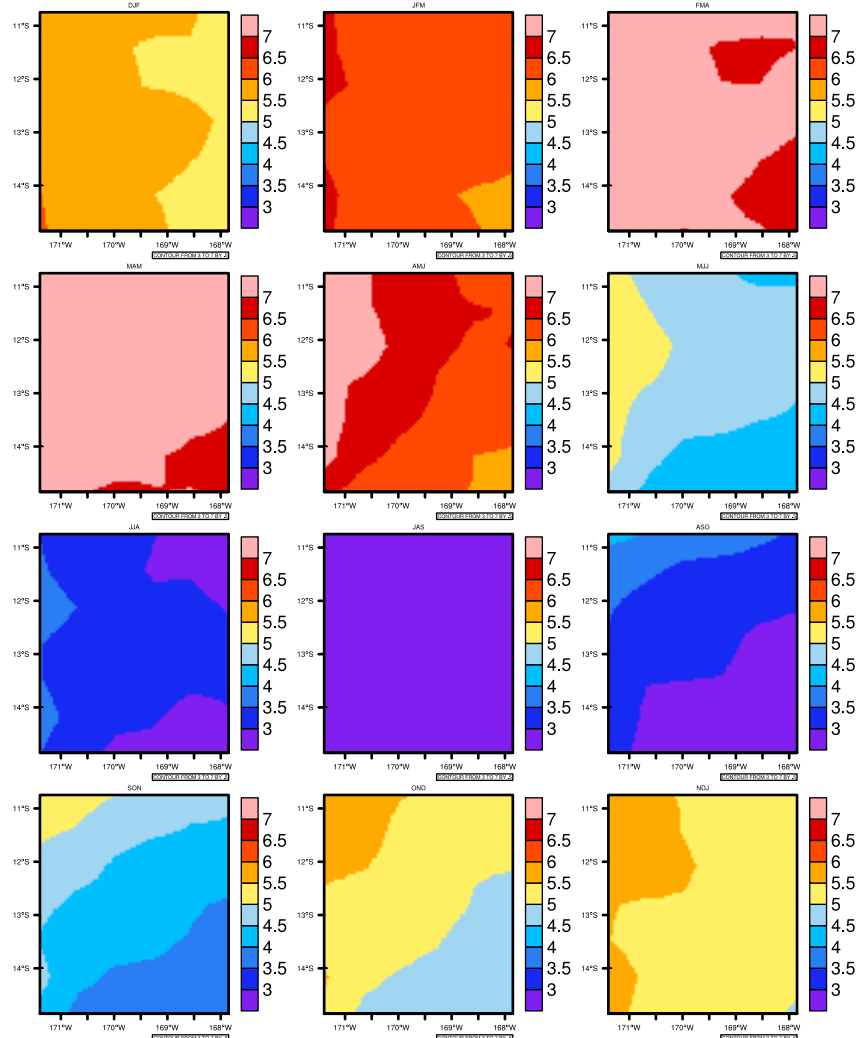

Seasonally pr (mm/day) In 1975-2005 MIROC4h historical - American Samoa

AgriMetSoft (2020). Climate Maps. Available on:
<https://agrimetsoft.com/maps>

Order a new map on <https://agrimetsoft.com/order>

[You can request maps from any dataset from the AgriMetSoft Team.](#)