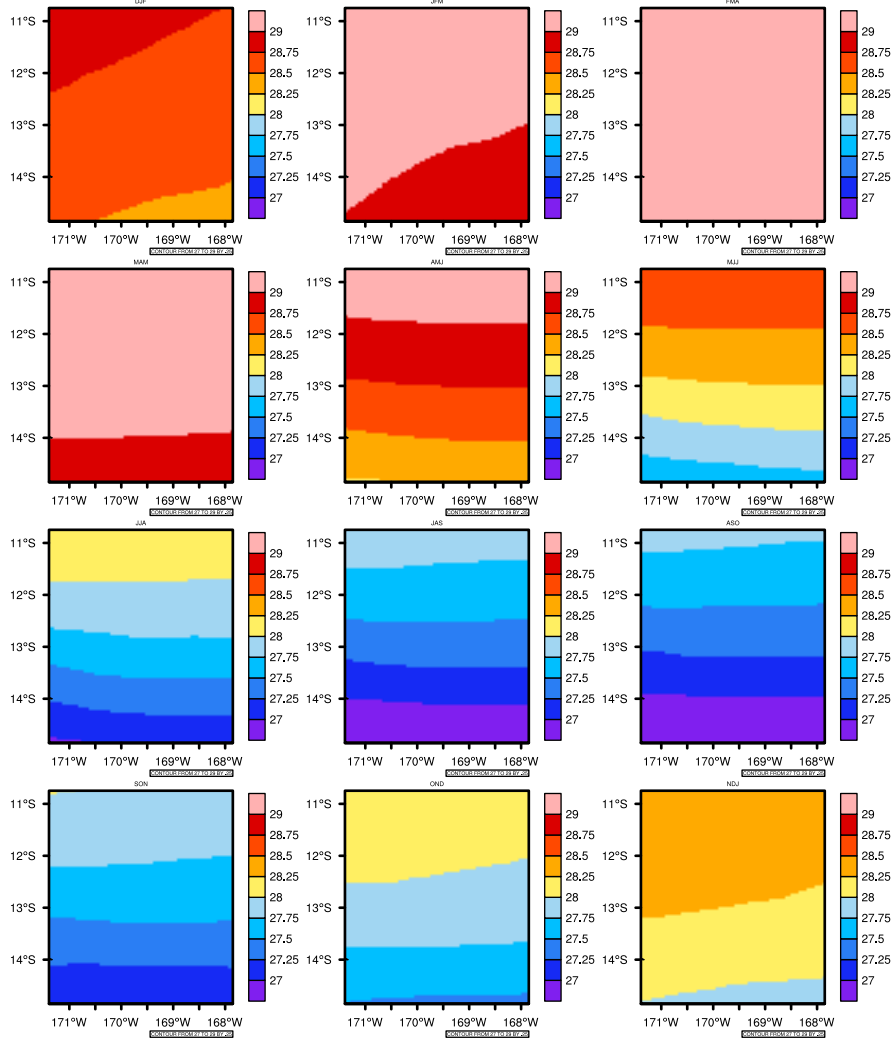

### Seasonally tas (c) In 2020-2029 MIROC4h RCP45 - American Samoa

AgriMetSoft (2020). Climate Maps. Available on:  
<https://agrimetsoft.com/maps>

[Order a new map on <https://agrimetsoft.com/order>

[You can request maps from any dataset from the AgriMetSoft Team.](#)