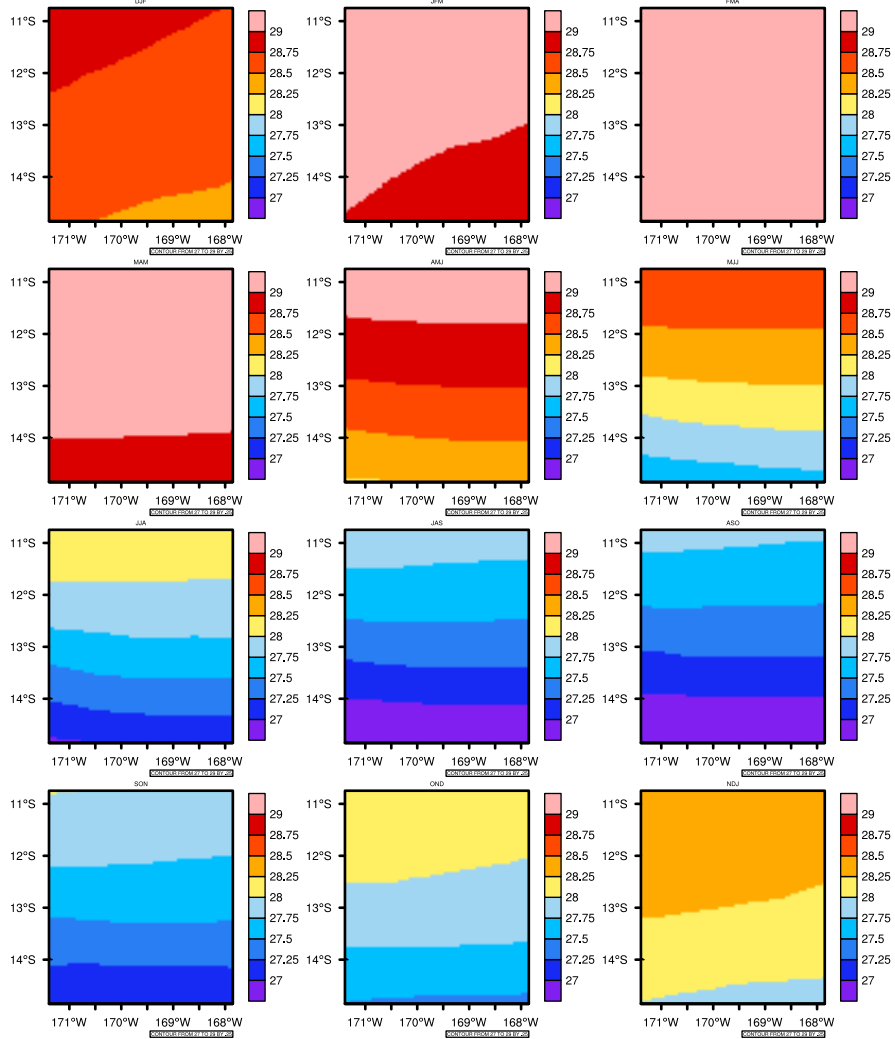

Seasonally tas (c) In 2020-2029 MIROC4h RCP45 - American Samoa

AgriMetSoft (2020). Climate Maps. Available on:
<https://agrimetsoft.com/maps>

[Order a new map on <https://agrimetsoft.com/order>