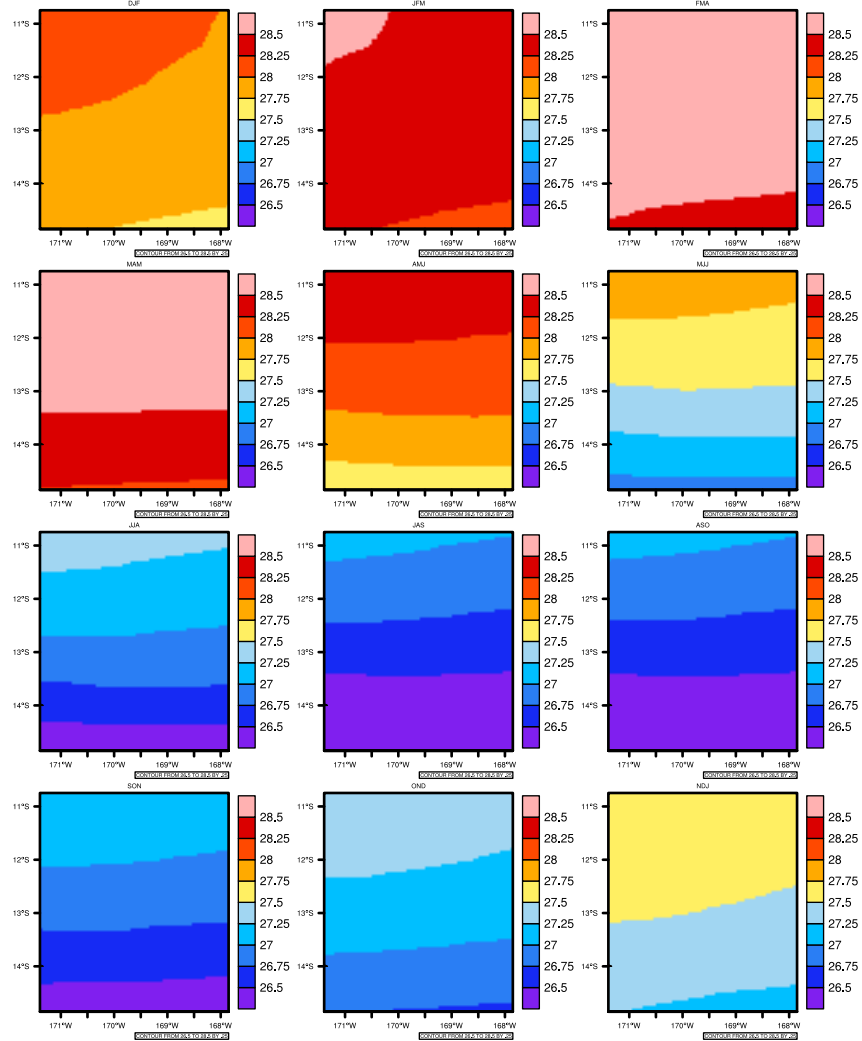

## Seasonally tas (c) In 1975-2005 MIROC4h historical - American Samoa

AgriMetSoft (2020). Climate Maps. Available on:  
<https://agrimetsoft.com/maps>

Order a new map on <https://agrimetsoft.com/order>

[You can request maps from any dataset from the AgriMetSoft Team.](#)