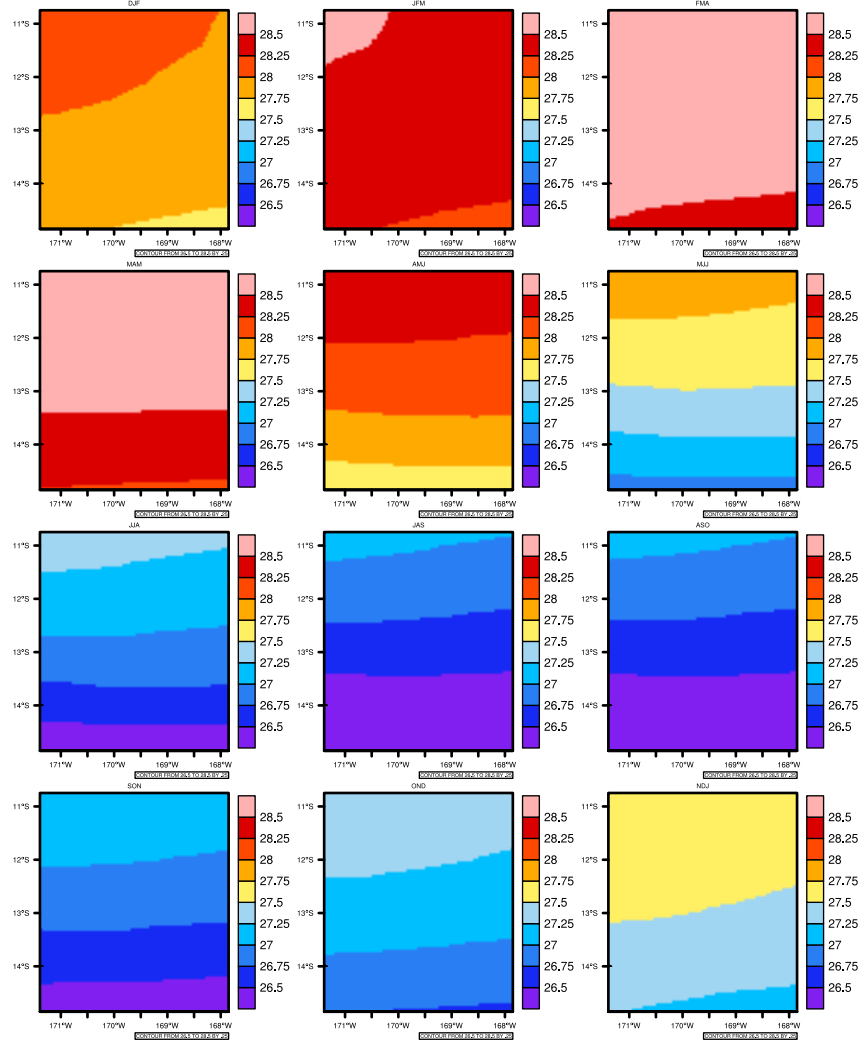

Seasonally tas (c) In 1975-2005 MIROC4h historical - American Samoa

AgriMetSoft (2020). Climate Maps. Available on:
<https://agrimetsoft.com/maps>

Order a new map on <https://agrimetsoft.com/order>