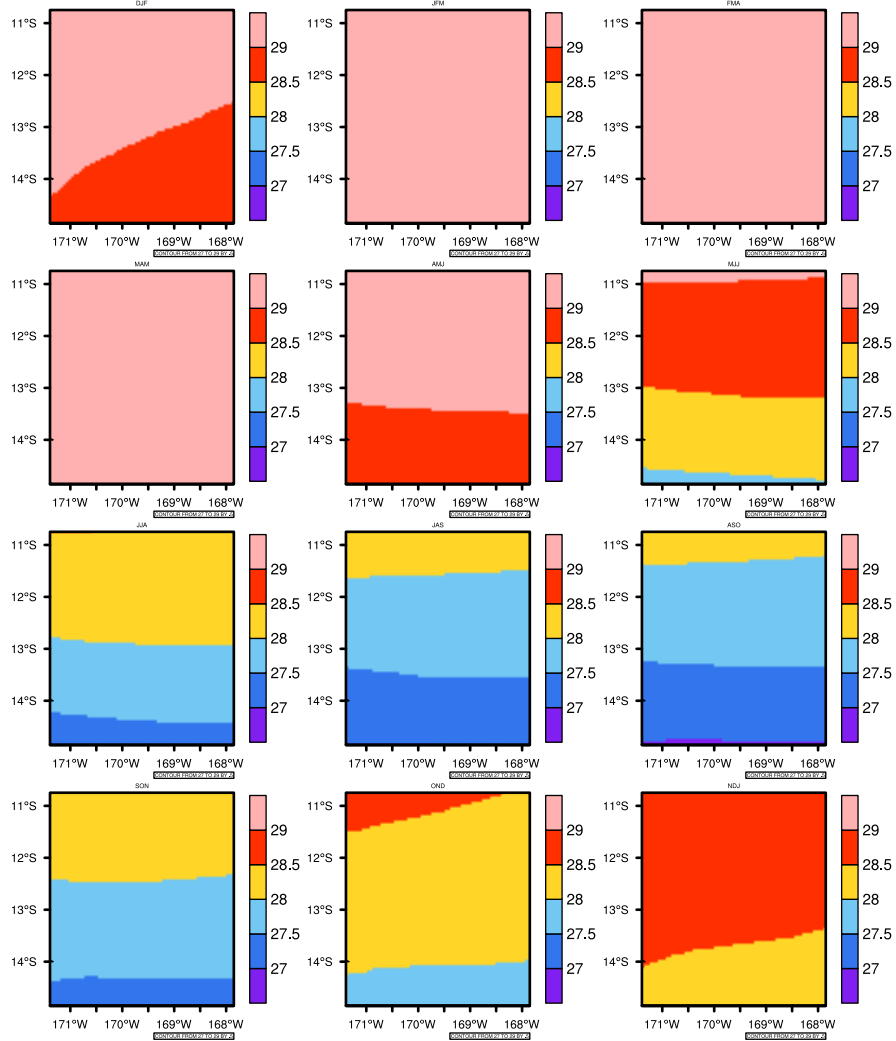

Seasonally tasmx (c) In 2020-2029 MIROC4h RCP45 - American Samoa

AgriMetSoft (2020). Climate Maps. Available on:
<https://agrimetsoft.com/maps>

Order a new map on <https://agrimetsoft.com/order>