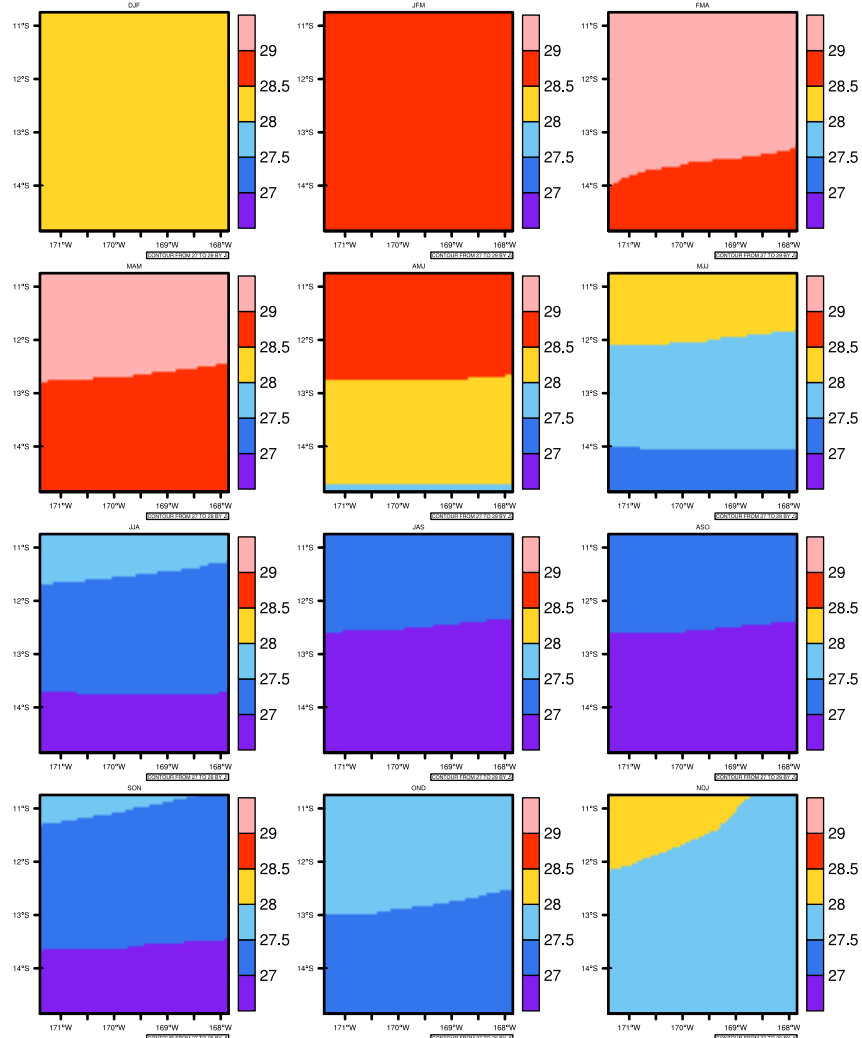

Seasonally tasmax (c) In 1975-2005 MIROC4h historical - American Samoa

AgriMetSoft (2020). Climate Maps. Available on:
<https://agrimetsoft.com/maps>

Order a new map on <https://agrimetsoft.com/order>