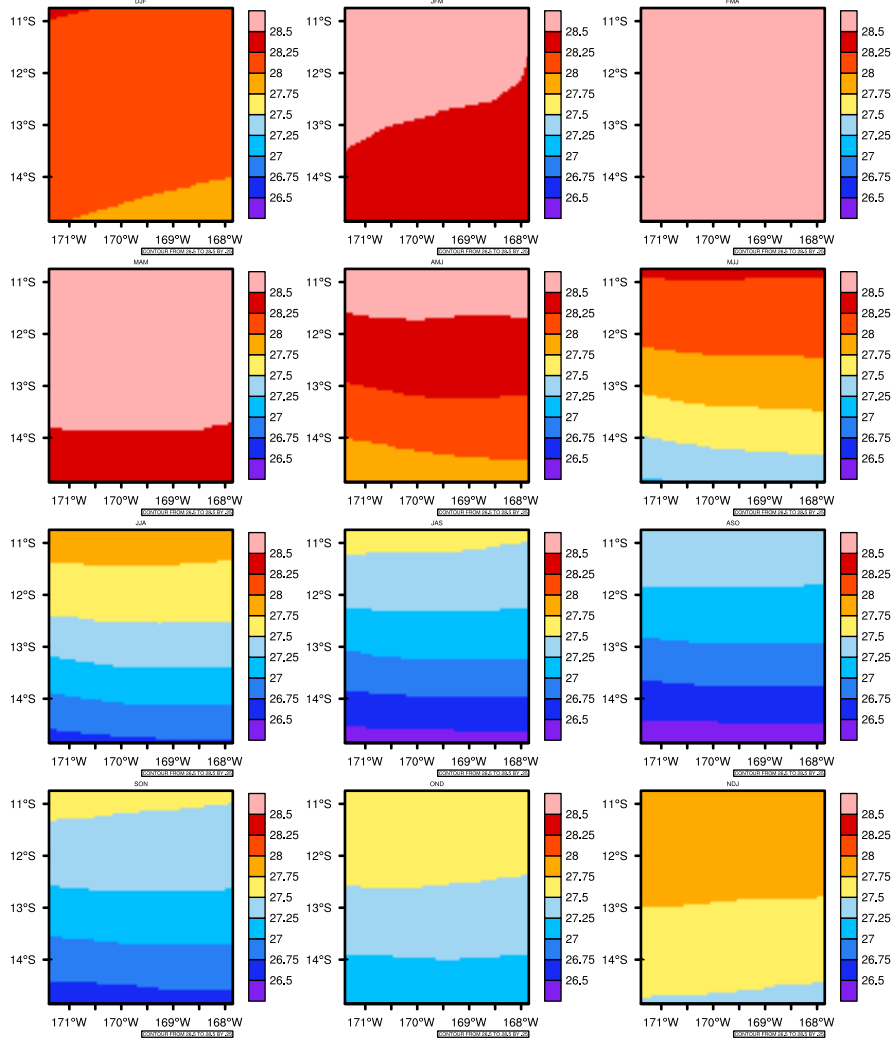

Seasonally tasmin (c) In 2020-2029 MIROC4h RCP45 - American Samoa

AgriMetSoft (2020). Climate Maps. Available on:
<https://agrimetsoft.com/maps>

Order a new map on <https://agrimetsoft.com/order>

[You can request maps from any dataset from the AgriMetSoft Team.](#)