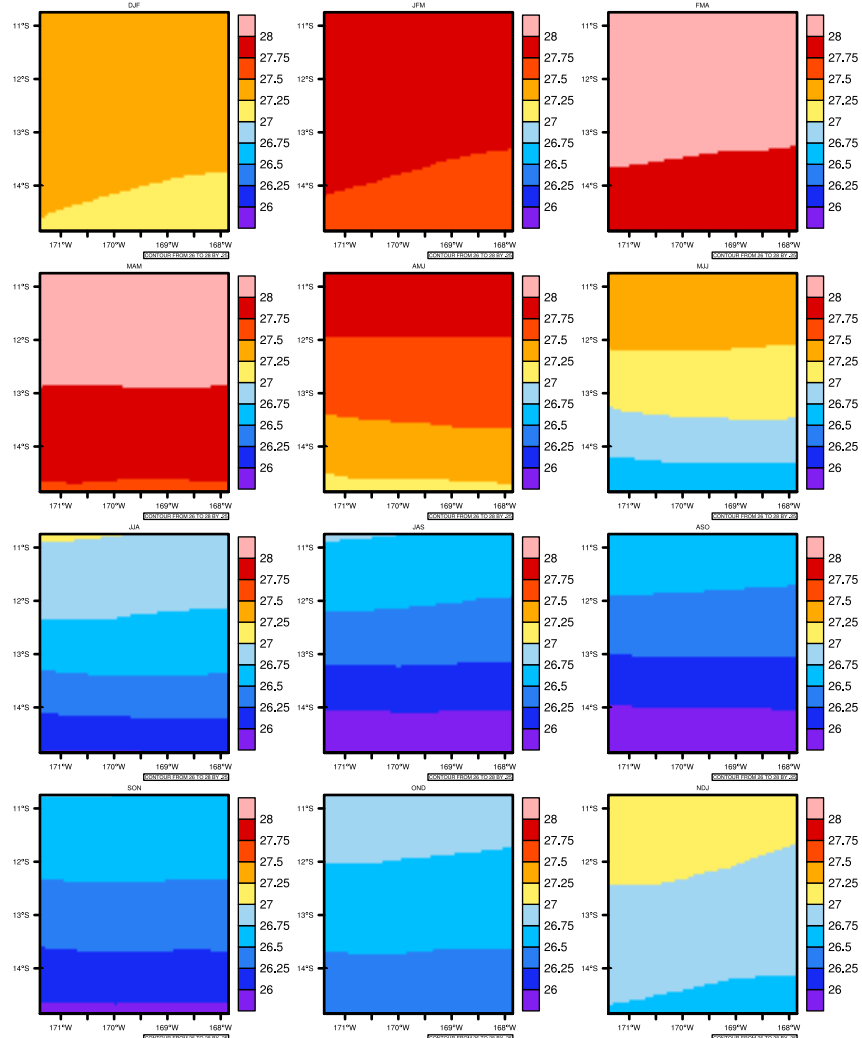

Seasonally tasmin (c) In 1975-2005 MIROC4h historical - American Samoa

AgriMetSoft (2020). Climate Maps. Available on:
<https://agrimetsoft.com/maps>

Order a new map on <https://agrimetsoft.com/order>

[You can request maps from any dataset from the AgriMetSoft Team.](#)