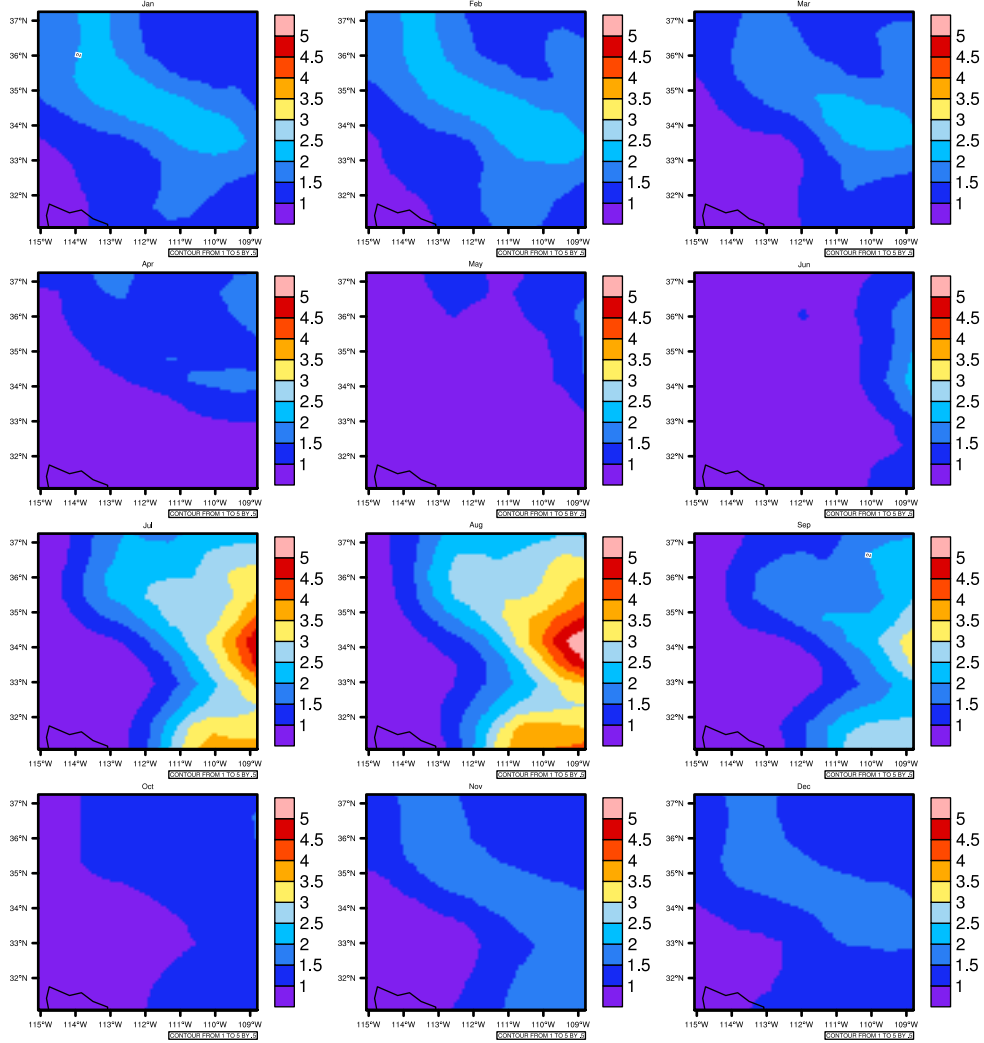

Monthly pr (mm/day) In 1975-2005 MIROC4h historical - Arizona

AgriMetSoft (2020). Climate Maps. Available on:
<https://agrimetsoft.com/maps>

Order a new map on <https://agrimetsoft.com/order>

[You can request maps from any dataset from the AgriMetSoft Team.](#)