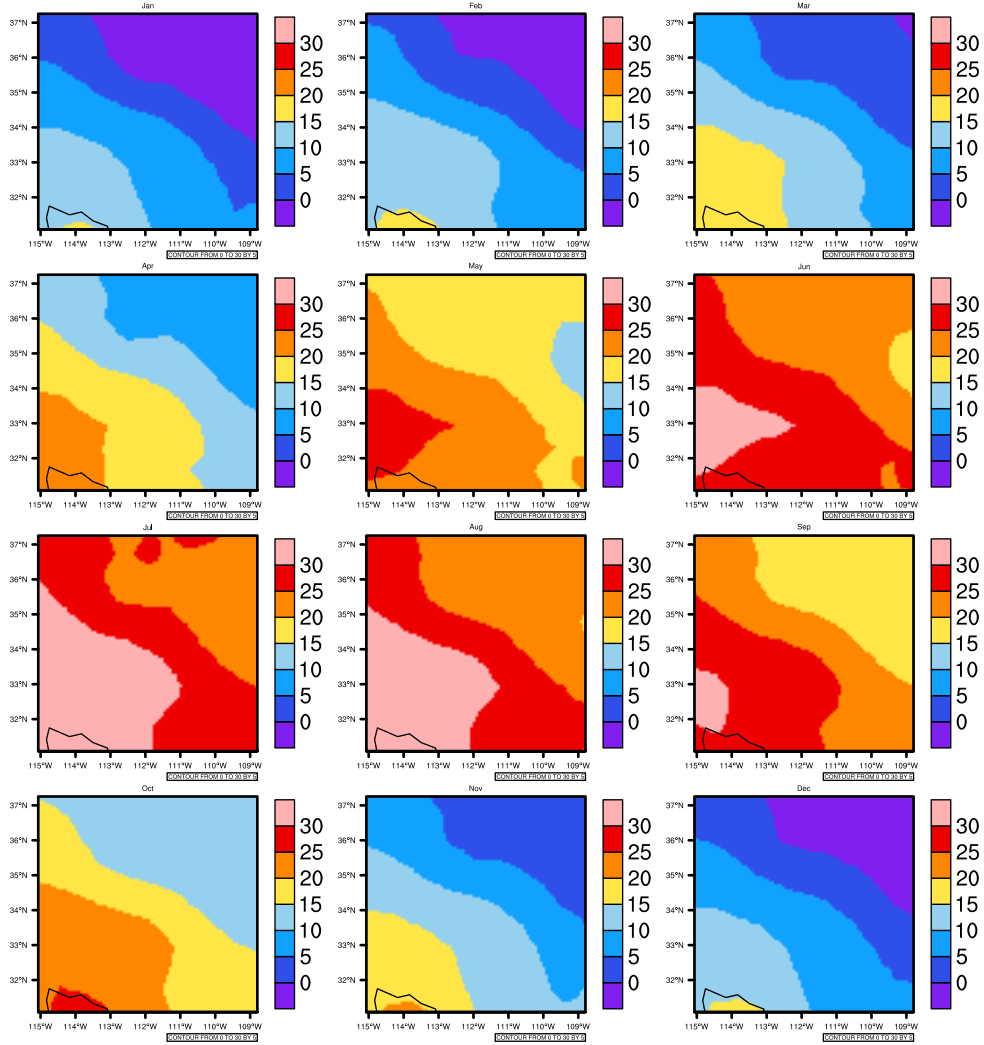

### Monthly tas (c) In 1975-2005 MIROC4h historical - Arizona

AgriMetSoft (2020). Climate Maps. Available on:  
<https://agrimetsoft.com/maps>

Order a new map on <https://agrimetsoft.com/order>